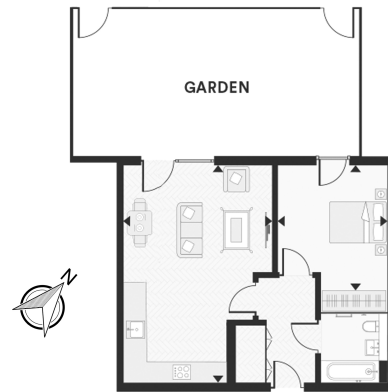

Explorer Way, Hampstead, NW7

£462 per week, £2,002 per month + fees

www.benhams.com

Ground Floor
Approx gross internal area: 595sq/ft - 5sq/m

External Area	37.4 m²	402.4 ft²
Living/Dining/Kitchen	4.6m x 6.7m	15.1ft x 22.0ft
Bedroom 1	3.3m x 3.3m	10.8ft x 10.8ft

Score	Energy rating	Current	Potential
92+	A		
81-91	B	85 | B	85 | B
69-80	C		
55-68	D		
39-54	E		
21-38	F		
1-20	G		

London branches open six days a week Mon - Sat

Canary Wharf | City | Colindale | Dartmouth Park | Ealing | Fulham
Hammersmith | Hampstead | Highgate | Hyde Park | Kensington | Kew
Knightsbridge | Nine Elms | Shoreditch | Southall | Surrey Quays
Wapping | Wembley | White City | Woolwich

International offices

China | Hong Kong SAR | India | Indonesia | Qatar | Malaysia | Middle East | Pakistan
Singapore | South Africa | Thailand | Turkey