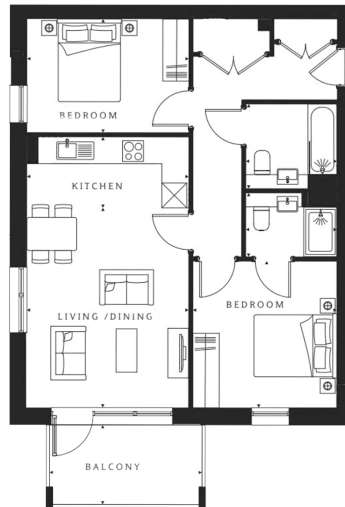

Harewood Avenue, Hampstead, NW7

£508 per week, £2,201 per month + fees

www.benhams.com

2nd Floor
Approx gross internal area: 763sq/ft - 71sq/m