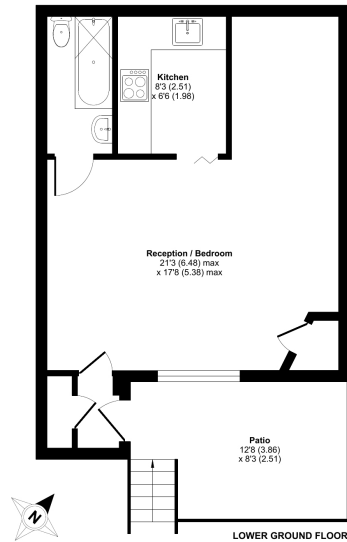

Greencroft Gardens, Hampstead, NW6

£317 per week, £1,375 per month + fees

www.benhams.com

Greencroft Gardens, London, NW6

Score	Energy rating	Current	Potential
92+	A		
81-91	B		
69-80	C	77 C	77 C
55-68	D		
39-54	E		
21-38	F		
1-20	G		

London branches open six days a week Mon - Sat

Canary Wharf | City | Colindale | Dartmouth Park | Ealing | Fulham
Hammersmith | Hampstead | Highgate | Hyde Park | Kensington | Kew
Knightsbridge | Nine Elms | Shoreditch | Southall | Surrey Quays
Wapping | Wembley | White City | Woolwich

International offices

China | Hong Kong SAR | India | Indonesia | Qatar | Malaysia | Middle East | Pakistan
Singapore | South Africa | Thailand | Turkey