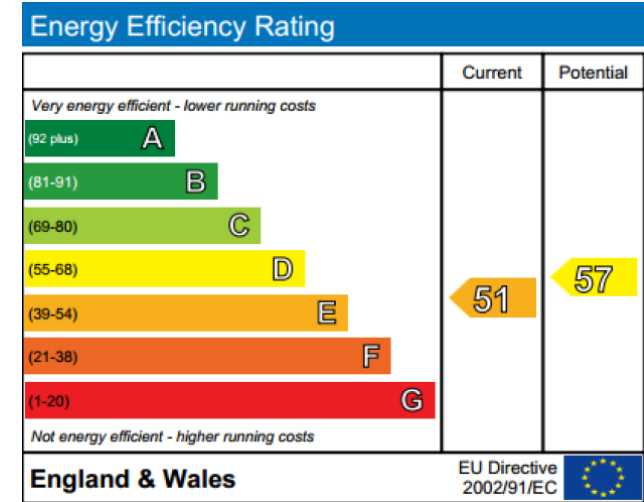

Heath Drive, Hampstead, NW3

£555 per week, £2,405 per month + fees

www.benhams.com

London branches open six days a week Mon - Sat

Canary Wharf | City | Colindale | Dartmouth Park | Ealing | Fulham
Hammersmith | Hampstead | Highgate | Hyde Park | Kensington | Kew
Knightsbridge | Nine Elms | Shoreditch | Southall | Surrey Quays
Wapping | Wembley | White City | Woolwich

International offices

China | Hong Kong SAR | India | Indonesia | Qatar | Malaysia | Middle East | Pakistan
Singapore | South Africa | Thailand | Turkey