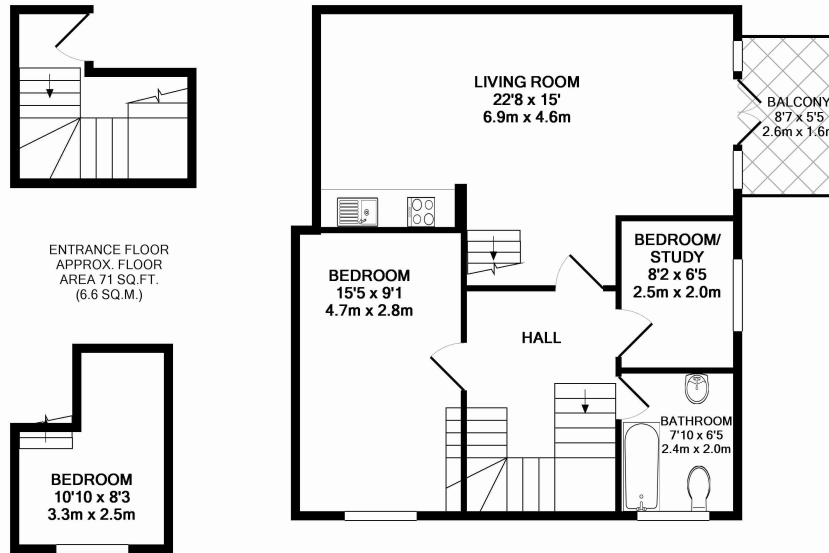

Heath Drive, Hampstead, NW3

£555 per week, £2,405 per month + fees

www.benhams.com

London branches open six days a week Mon - Sat

Canary Wharf | City | Colindale | Dartmouth Park | Ealing | Fulham
Hammersmith | Hampstead | Highgate | Hyde Park | Kensington | Kew
Knightsbridge | Nine Elms | Shoreditch | Southall | Surrey Quays
Wapping | Wembley | White City | Woolwich

International offices

China | Hong Kong SAR | India | Indonesia | Qatar | Malaysia | Middle East | Pakistan
Singapore | South Africa | Thailand | Turkey