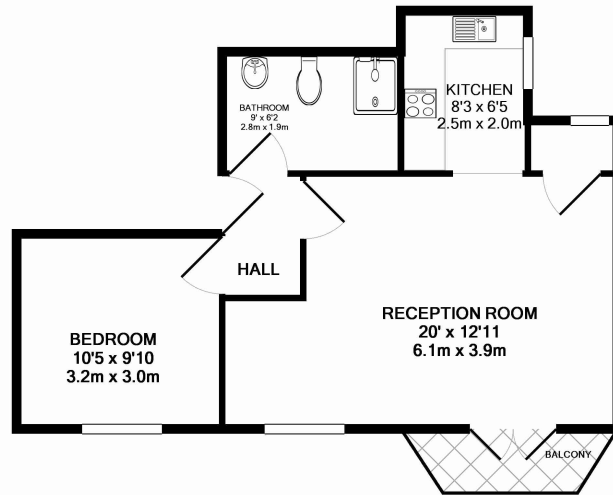

Well Walk, Hampstead, NW3

£525 per week, £2,275 per month + fees

www.benhams.com

WELL WALK, NW3 7BT
TOTAL APPROX. FLOOR AREA 482 SQ.FT. (44.8 SQ.M.)

Score	Energy rating	Current	Potential
92+	A		
81-91	B		
69-80	C	69 | c	78 | c
55-68	D		
39-54	E		
21-38	F		
1-20	G		

London branches open six days a week Mon - Sat

Canary Wharf | City | Colindale | Dartmouth Park | Ealing | Fulham
Hammersmith | Hampstead | Highgate | Hyde Park | Kensington | Kew
Knightsbridge | Nine Elms | Shoreditch | Southall | Surrey Quays
Wapping | Wembley | White City | Woolwich

International offices

China | Hong Kong SAR | India | Indonesia | Qatar | Malaysia | Middle East | Pakistan
Singapore | South Africa | Thailand | Turkey