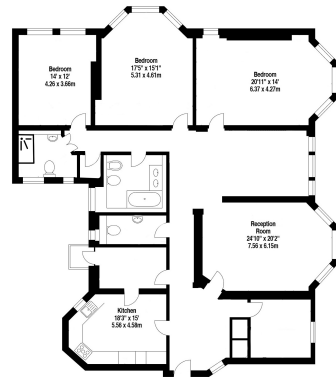

East Heath Road, Hampstead, NW3

£1,385 per week, £6,002 per month + fees

www.benhams.com

Ground Floor

Approx gross internal area: 2080sq/ft - 193sq/m

Score	Energy rating	Current	Potential
92+	A		
81-91	B		81 B
69-80	C	73 C	
55-68	D		
39-54	E		
21-38	F		
1-20	G		

London branches open six days a week Mon - Sat

Canary Wharf | City | Colindale | Dartmouth Park | Ealing | Fulham
Hammersmith | Hampstead | Highgate | Hyde Park | Kensington | Kew
Knightsbridge | Nine Elms | Shoreditch | Southall | Surrey Quays
Wapping | Wembley | White City | Woolwich

International offices

China | Hong Kong SAR | India | Indonesia | Qatar | Malaysia | Middle East | Pakistan
Singapore | South Africa | Thailand | Turkey