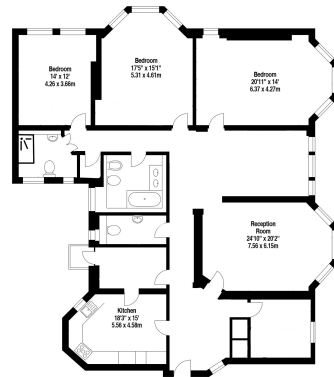

East Heath Road, Hampstead, NW3

£1,385 per week, £6,002 per month + fees

www.benhams.com

Ground Floor

Approx gross internal area: 2080sq/ft - 193sq/m

Score	Energy rating	Current	Potential
92+	A		
81-91	B		81 B
69-80	C	73 C	
55-68	D		
39-54	E		
21-38	F		
1-20	G		

London branches open six days a week Mon - Sat

Canary Wharf | City | Colindale | Dartmouth Park | Ealing | Fulham
Hammersmith | Hampstead | Highgate | Hyde Park | Kensington | Kew
Knightsbridge | Nine Elms | Shoreditch | Southall | Surrey Quays
Wapping | Wembley | White City | Woolwich

International offices

China | Hong Kong SAR | India | Indonesia | Qatar | Malaysia | Middle East | Pakistan
Singapore | South Africa | Thailand | Turkey