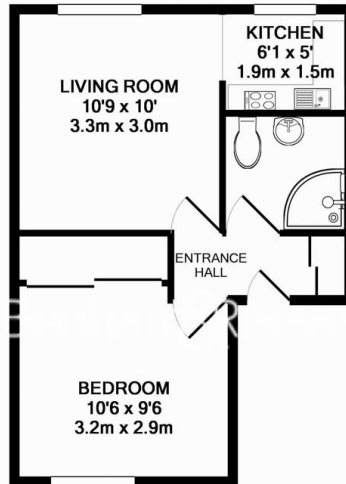

Gardnor Road, Hampstead, NW3

£381 per week, £1,651 per month + fees

www.benhams.com

19GR.F3.NW3 - 2ND FLOOR
TOTAL APPROX. FLOOR AREA 315 SQ.FT. (29.3 SQ.M.)

Score	Energy rating	Current	Potential
92+	A		
81-91	B		
69-80	C		76 | C
55-68	D	59 | D	
39-54	E		
21-38	F		
1-20	G		

London branches open six days a week Mon - Sat

Canary Wharf | City | Colindale | Dartmouth Park | Ealing | Fulham
Hammersmith | Hampstead | Highgate | Hyde Park | Kensington | Kew
Knightsbridge | Nine Elms | Shoreditch | Southall | Surrey Quays
Wapping | Wembley | White City | Woolwich

International offices

China | Hong Kong SAR | India | Indonesia | Qatar | Malaysia | Middle East | Pakistan
Singapore | South Africa | Thailand | Turkey