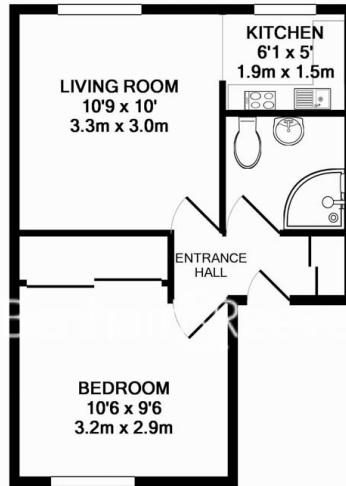

Gardnor Road, Hampstead, NW3

£381 per week, £1,651 per month + fees

www.benhams.com

19GR.F3.NW3 - 2ND FLOOR
TOTAL APPROX. FLOOR AREA 315 SQ.FT. (29.3 SQ.M.)

Score	Energy rating	Current	Potential
92+	A		
81-91	B		
69-80	C		76 | C
55-68	D	59 | D	
39-54	E		
21-38	F		
1-20	G		

London branches open six days a week Mon - Sat

Canary Wharf | City | Colindale | Dartmouth Park | Ealing | Fulham
Hammersmith | Hampstead | Highgate | Hyde Park | Kensington | Kew
Knightsbridge | Nine Elms | Shoreditch | Southall | Surrey Quays
Wapping | Wembley | White City | Woolwich

International offices

China | Hong Kong SAR | India | Indonesia | Israel | Malaysia | Middle East | Pakistan
Qatar | Singapore | South Africa | Thailand | Turkey