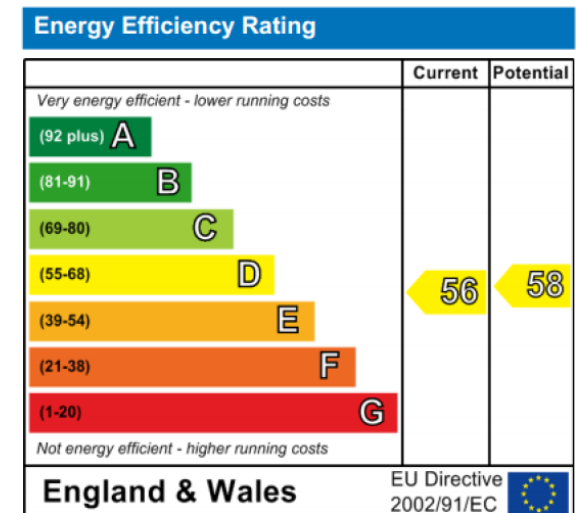

Prince Arthur Road, Hampstead, NW3

£496 per week, £2,149 per month + fees

www.benhams.com

London branches open six days a week Mon - Sat

Canary Wharf | City | Colindale | Dartmouth Park | Ealing | Fulham
Hammersmith | Hampstead | Highgate | Hyde Park | Kensington | Kew
Knightsbridge | Nine Elms | Shoreditch | Southall | Surrey Quays
Wapping | Wembley | White City | Woolwich

International offices

China | Hong Kong SAR | India | Indonesia | Israel | Malaysia | Middle East | Pakistan
Qatar | Singapore | South Africa | Thailand | Turkey

Benham & Reeves