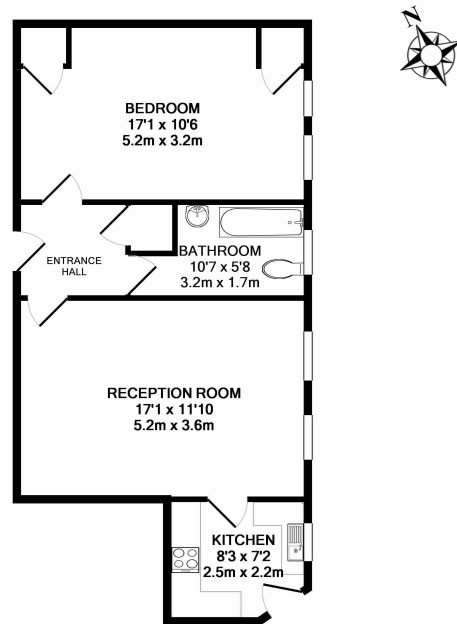

Prince Arthur Road, Hampstead, NW3

£496 per week, £2,149 per month + fees

www.benhams.com

00133-120GH.NW3 - GROUND FLOOR
TOTAL APPROX. FLOOR AREA 535 SQ.FT. (49.7 SQ.M.)