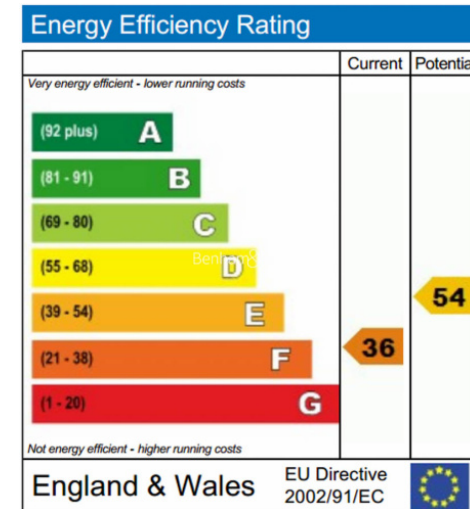

London branches open six days a week Mon - Sat

Canary Wharf | City | Colindale | Dartmouth Park | Ealing | Fulham
Hammersmith | Hampstead | Highgate | Hyde Park | Kensington | Kew
Knightsbridge | Nine Elms | Shoreditch | Southall | Surrey Quays
Wapping | Wembley | White City | Woolwich

International offices

China | Hong Kong SAR | India | Indonesia | Qatar | Malaysia | Middle East | Pakistan
Singapore | South Africa | Thailand | Turkey