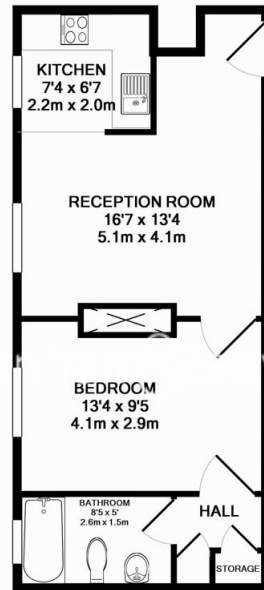

Frognaal, Hampstead, NW3

£392 per week, £1,700 per month + fees

www.benhams.com

FROGNAL MANSIONS, NW3
TOTAL APPROX. FLOOR AREA 408 SQ.FT. (37.9 SQ.M.)