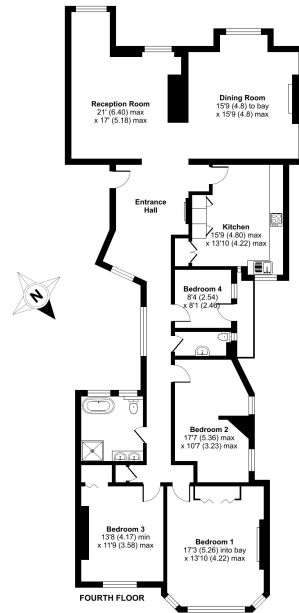

Arkwright Mansions, Hampstead, NW3

£1,150 per week, £4,983 per month + fees

www.benhams.com

Arkwright Mansions, Finchley Road, London, NW3

Score	Energy rating	Current	Potential
92+	A		
81-91	B		
69-80	C		
55-68	D		65 | D
39-54	E	44 | E	
21-38	F		
1-20	G		

London branches open six days a week Mon - Sat

Canary Wharf | City | Colindale | Dartmouth Park | Ealing | Fulham
Hammersmith | Hampstead | Highgate | Hyde Park | Kensington | Kew
Knightsbridge | Nine Elms | Shoreditch | Southall | Surrey Quays
Wapping | Wembley | White City | Woolwich

International offices

China | Hong Kong SAR | India | Indonesia | Qatar | Malaysia | Middle East | Pakistan
Singapore | South Africa | Thailand | Turkey