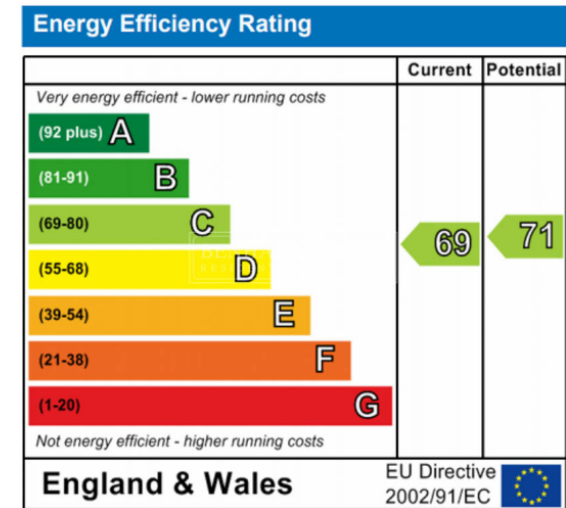

Gardnor road, Hampstead, NW3

£407 per week, £1,764 per month + fees

www.benhams.com

19GR.F2.NW3 - 1ST FLOOR
TOTAL APPROX. FLOOR AREA 315 SQ.FT. (29.3 SQ.M.)

Whilst every attempt has been made to ensure the accuracy of the floor plan contained here, measurements of doors, windows, rooms and any other items are approximate and no responsibility is taken for any error, omission, or mis-statement. This plan is for illustrative purposes only and should be used as such by any prospective purchaser. The services, systems and appliances shown have not been tested and no guarantee as to their operability or efficiency can be given
Made with Metropix ©2016

London branches open six days a week Mon - Sat

Canary Wharf | City | Colindale | Dartmouth Park | Ealing | Fulham
Hammersmith | Hampstead | Highgate | Hyde Park | Kensington | Kew
Knightsbridge | Nine Elms | Shoreditch | Southall | Surrey Quays
Wapping | Wembley | White City | Woolwich

International offices

China | Hong Kong SAR | India | Indonesia | Qatar | Malaysia | Middle East | Pakistan
Singapore | South Africa | Thailand | Turkey

Benham & Reeves