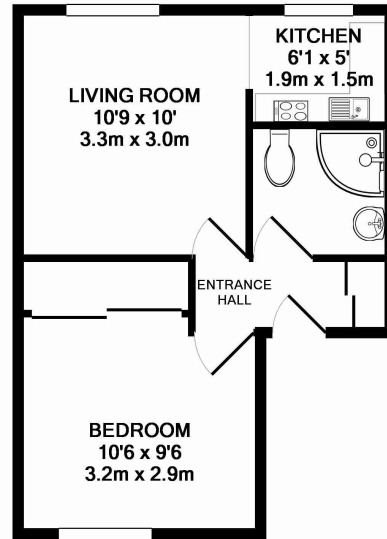

Benham & Reeves

Gardnor road, Hampstead, NW3

£407 per week, £1,764 per month + fees

www.benhams.com

19GR.F2.NW3 - 1ST FLOOR
TOTAL APPROX. FLOOR AREA 315 SQ.FT. (29.3 SQ.M.)

Whilst every attempt has been made to ensure the accuracy of the floor plan contained here, measurements of doors, windows, rooms and any other items are approximate and no responsibility is taken for any error, omission, or mis-statement. This plan is for illustrative purposes only and should be used as such by any prospective purchaser. The services, systems and appliances shown have not been tested and no guarantee as to their operability or efficiency can be given
Made with Metropix ©2016