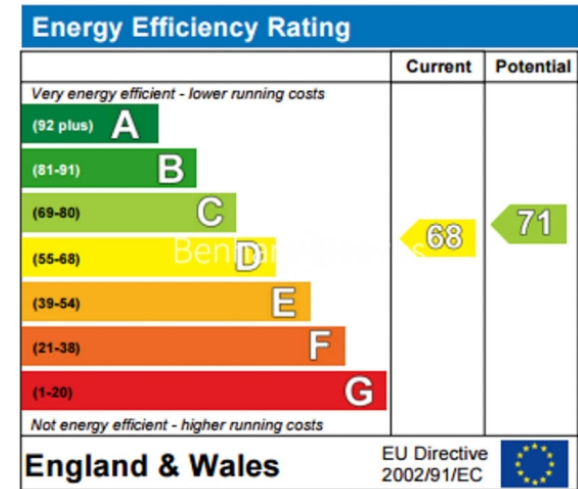

London branches open six days a week Mon - Sat

Canary Wharf | City | Colindale | Dartmouth Park | Ealing | Fulham
Hammersmith | Hampstead | Highgate | Hyde Park | Kensington | Kew
Knightsbridge | Nine Elms | Shoreditch | Southall | Surrey Quays
Wapping | Wembley | White City | Woolwich

International offices

China | Hong Kong SAR | India | Indonesia | Qatar | Malaysia | Middle East | Pakistan
Singapore | South Africa | Thailand | Turkey

Benham & Reeves