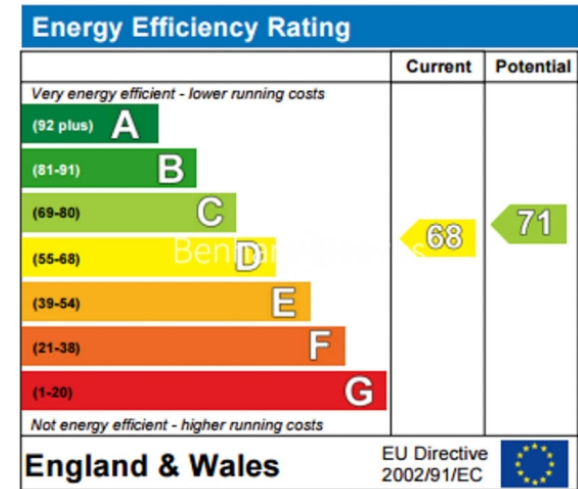

## Property features

**3 Bedrooms | 2 Bathrooms | Reception | Unfurnished | Fitted Kitchen | EPC-D | Period Fireplace | Off Street Parking | Nearby Finchley Road & Frognal Station**

For more information about this property,  
please call our Hampstead branch on