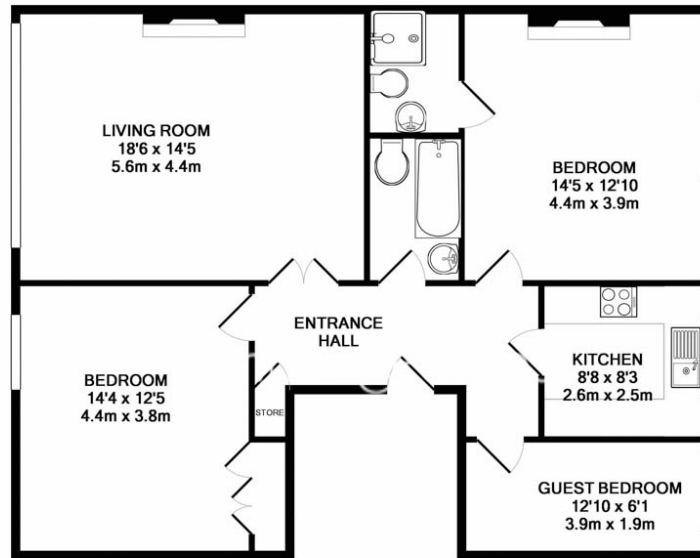

Benham & Reeves

Frognal Lane, Hampstead, NW3

£647 per week, £2,804 per month + fees

www.benhams.com

F4.20FR.NW3
 TOTAL APPROX. FLOOR AREA 966 SQ. FT. (89.7 SQ. M.)
 Whilst every attempt has been made to ensure the accuracy of the floor plan contained here, measurements of doors, windows, rooms and any other items are approximate and no responsibility is taken for any error, omission, or mis-statement. This plan is for illustrative purposes only and should be used as such by any prospective purchaser. The services, systems and appliances shown have not been tested and no guarantee as to their operability or efficiency can be given
 Made with Metropix ©2016