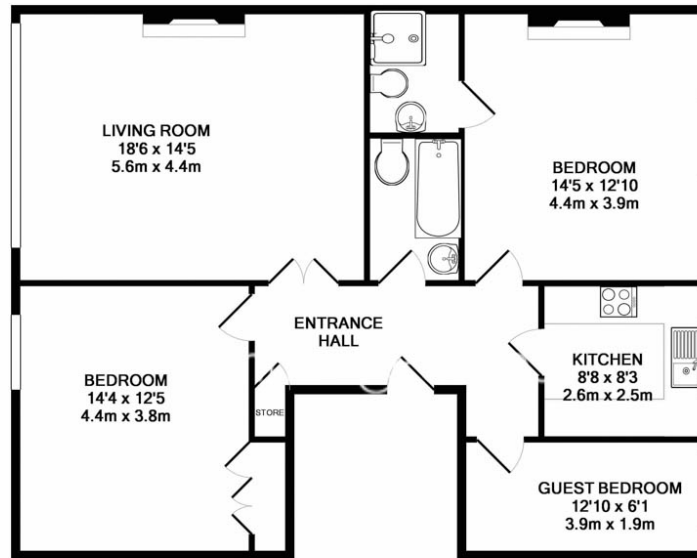

# Frognal Lane, Hampstead, NW3

£647 per week, £2,804 per month + fees

www.benhams.com

F4.20FR.NW3  
TOTAL APPROX. FLOOR AREA 966 SQ. FT. (89.7 SQ. M.)  
Whilst every attempt has been made to ensure the accuracy of the floor plan contained here, measurements of doors, windows, rooms and any other items are approximate and no responsibility is taken for any error, omission, or mis-statement. This plan is for illustrative purposes only and should be used as such by any prospective purchaser. The services, systems and appliances shown have not been tested and no guarantee as to their operability or efficiency can be given  
Made with Metropix ©2016