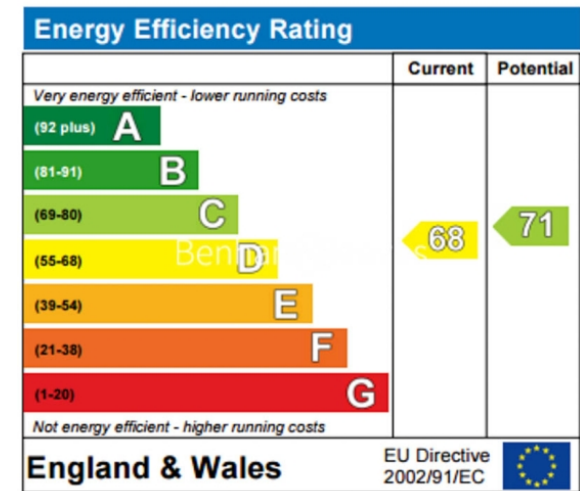

London branches open six days a week Mon - Sat

Canary Wharf | City | Colindale | Dartmouth Park | Ealing | Fulham
Hammersmith | Hampstead | Highgate | Hyde Park | Kensington | Kew
Knightsbridge | Nine Elms | Shoreditch | Southall | Surrey Quays
Wapping | Wembley | White City | Woolwich

International offices

China | Hong Kong SAR | India | Indonesia | Qatar | Malaysia | Middle East | Pakistan
Singapore | South Africa | Thailand | Turkey

Benham & Reeves