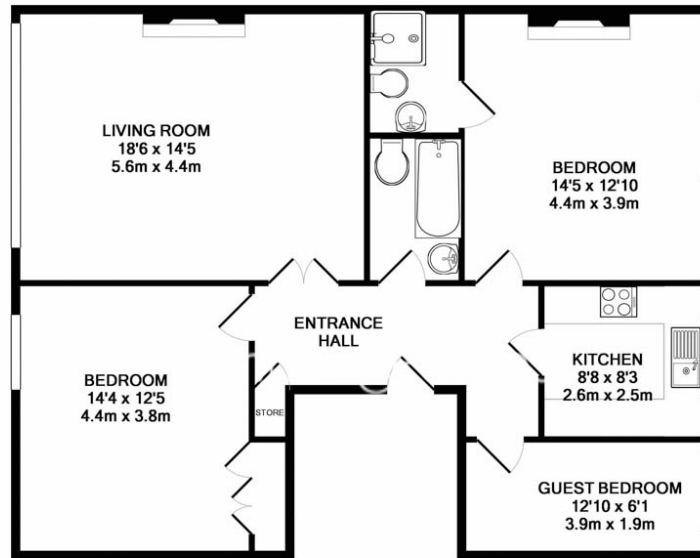

Frognal Lane, Hampstead, NW3

£647 per week, £2,804 per month + fees

www.benhams.com

F4.20FR.NW3
TOTAL APPROX. FLOOR AREA 966 SQ. FT. (89.7 SQ. M.)
Whilst every attempt has been made to ensure the accuracy of the floor plan contained here, measurements of doors, windows, rooms and any other items are approximate and no responsibility is taken for any error, omission, or mis-statement. This plan is for illustrative purposes only and should be used as such by any prospective purchaser. The services, systems and appliances shown have not been tested and no guarantee as to their operability or efficiency can be given
Made with Metropix ©2016