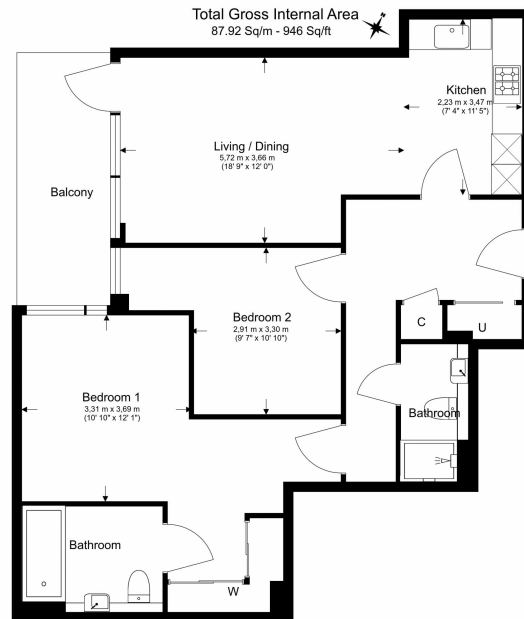

Faulkner House, Hammersmith, W6

£877 per week, £3,800 per month + fees

www.benhams.com