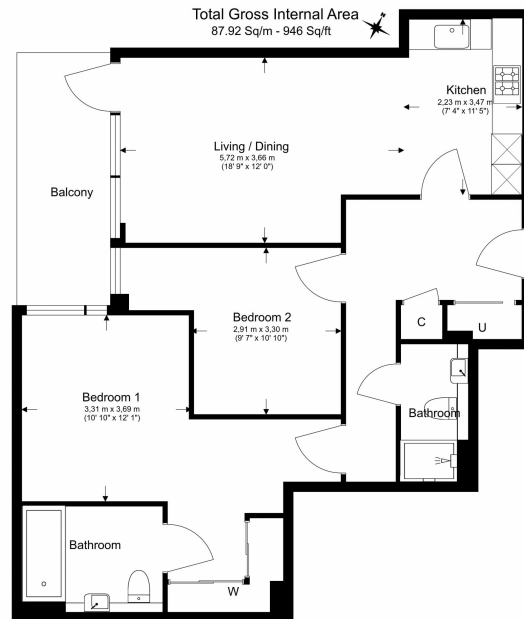

Faulkner House, Hammersmith, W6

£877 per week, £3,800 per month + fees

www.benhams.com

Score	Energy rating	Current	Potential
92+	A		
81-91	B	84 | B	84 | B
69-80	C		
55-68	D		
39-54	E		
21-38	F		
1-20	G		

London branches open six days a week Mon - Sat

Canary Wharf | City | Colindale | Dartmouth Park | Ealing | Fulham
Hammersmith | Hampstead | Highgate | Hyde Park | Kensington | Kew
Knightsbridge | Nine Elms | Shoreditch | Southall | Surrey Quays
Wapping | Wembley | White City | Woolwich

International offices

China | Hong Kong SAR | India | Indonesia | Qatar | Malaysia | Middle East | Pakistan
Singapore | South Africa | Thailand | Turkey