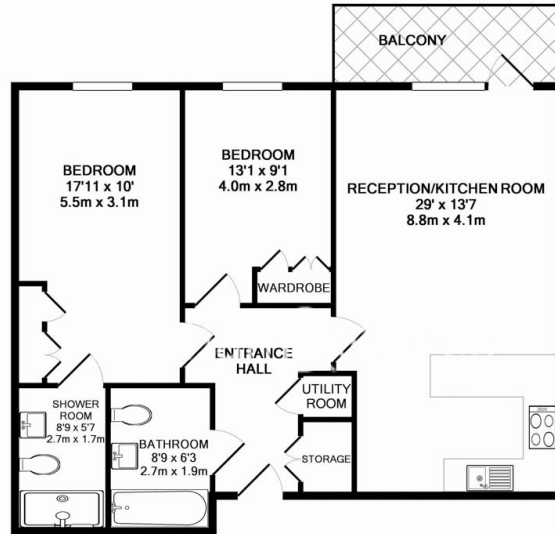

Fulham Reach, Hammersmith, W6

£850 per week, £3,683 per month + fees

www.benhams.com

London branches open six days a week Mon - Sat

Canary Wharf | City | Colindale | Dartmouth Park | Ealing | Fulham
Hammersmith | Hampstead | Highgate | Hyde Park | Kensington | Kew
Knightsbridge | Nine Elms | Shoreditch | Southall | Surrey Quays
Wapping | Wembley | White City | Woolwich

International offices

China | Hong Kong SAR | India | Indonesia | Qatar | Malaysia | Middle East | Pakistan
Singapore | South Africa | Thailand | Turkey