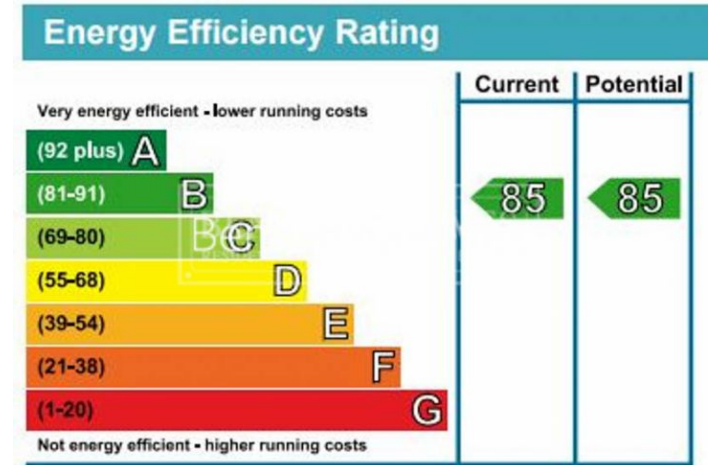

Fulham Reach, Hammersmith, W6

£850 per week, £3,683 per month + fees

www.benhams.com

London branches open six days a week Mon - Sat

Canary Wharf | City | Colindale | Dartmouth Park | Ealing | Fulham
Hammersmith | Hampstead | Highgate | Hyde Park | Kensington | Kew
Knightsbridge | Nine Elms | Shoreditch | Southall | Surrey Quays
Wapping | Wembley | White City | Woolwich

International offices

China | Hong Kong SAR | India | Indonesia | Qatar | Malaysia | Middle East | Pakistan
Singapore | South Africa | Thailand | Turkey