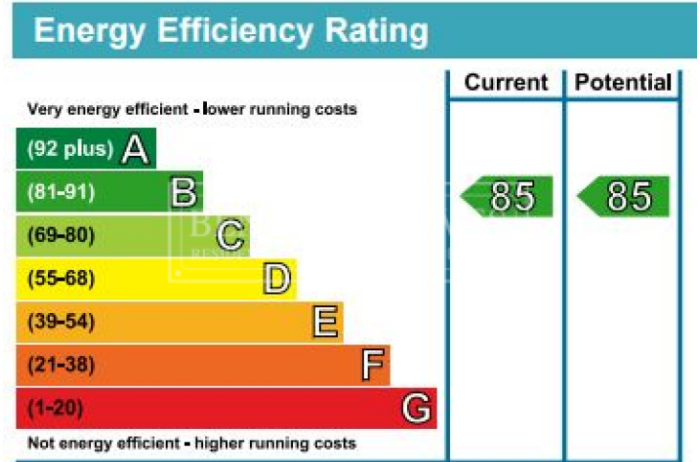

London branches open six days a week Mon - Sat

Canary Wharf | City | Colindale | Dartmouth Park | Ealing | Fulham
Hammersmith | Hampstead | Highgate | Hyde Park | Kensington | Kew
Knightsbridge | Nine Elms | Shoreditch | Southall | Surrey Quays
Wapping | Wembley | White City | Woolwich

International offices

China | Hong Kong SAR | India | Indonesia | Qatar | Malaysia | Middle East | Pakistan
Singapore | South Africa | Thailand | Turkey