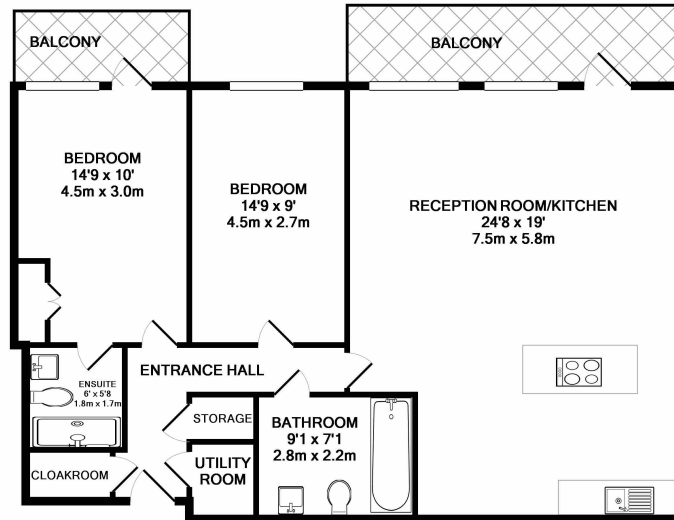

Fulham Reach, Hammersmith, W6

£923 per week, £4,000 per month + fees

www.benhams.com

101FH.FR.W6 - 7TH FLOOR
TOTAL APPROX. FLOOR AREA 921 SQ.FT. (85.6 SQ.M.)