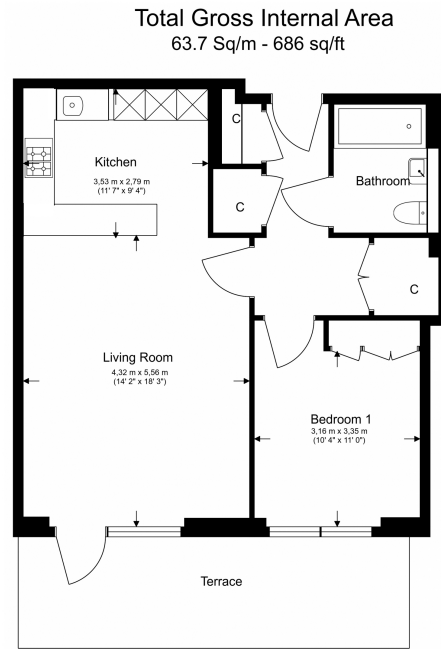

Fulham Reach, Hammersmith, W6

£693 per week, £3,003 per month + fees

www.benhams.com

London branches open six days a week Mon - Sat

Canary Wharf | City | Colindale | Dartmouth Park | Ealing | Fulham
Hammersmith | Hampstead | Highgate | Hyde Park | Kensington | Kew
Knightsbridge | Nine Elms | Shoreditch | Southall | Surrey Quays
Wapping | Wembley | White City | Woolwich

International offices

China | Hong Kong SAR | India | Indonesia | Qatar | Malaysia | Middle East | Pakistan
Singapore | South Africa | Thailand | Turkey