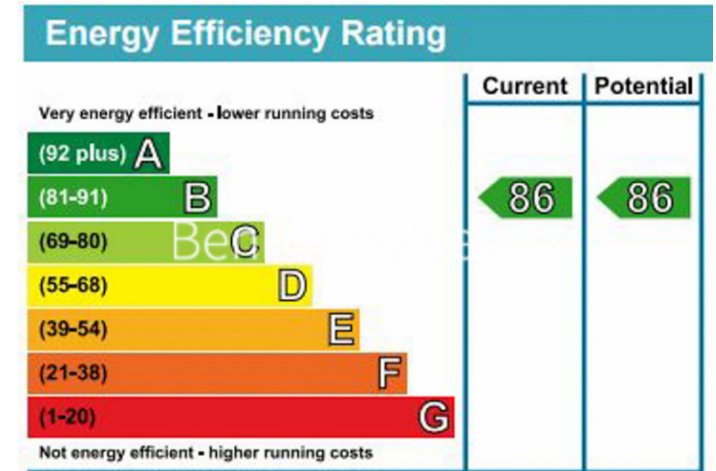

Fulham Reach, Hammersmith, W6

£693 per week, £3,003 per month + fees

www.benhams.com

London branches open six days a week Mon - Sat

Canary Wharf | City | Colindale | Dartmouth Park | Ealing | Fulham
Hammersmith | Hampstead | Highgate | Hyde Park | Kensington | Kew
Knightsbridge | Nine Elms | Shoreditch | Southall | Surrey Quays
Wapping | Wembley | White City | Woolwich

International offices

China | Hong Kong SAR | India | Indonesia | Qatar | Malaysia | Middle East | Pakistan
Singapore | South Africa | Thailand | Turkey