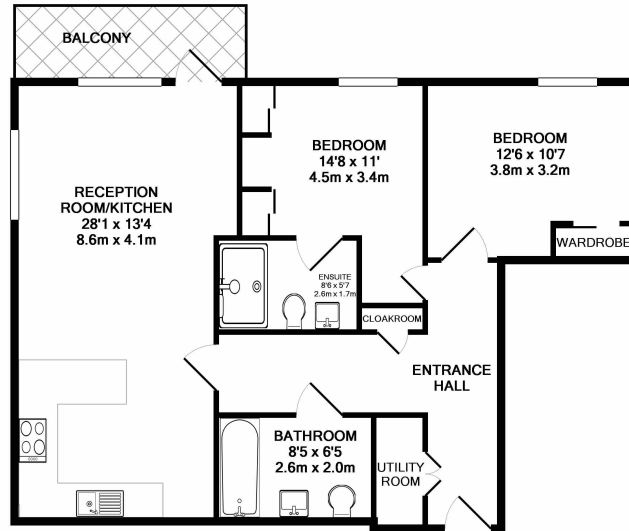

Distillery Wharf, Hammersmith, W6

£875 per week, £3,792 per month + fees

www.benhams.com

TOTAL APPROX. FLOOR AREA 838 SQ.FT. (77.9 SQ.M.)