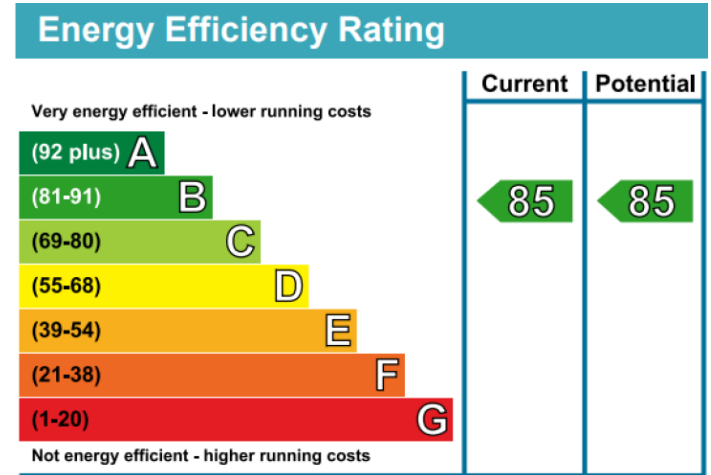

London branches open six days a week Mon - Sat

Canary Wharf | City | Colindale | Dartmouth Park | Ealing | Fulham
Hammersmith | Hampstead | Highgate | Hyde Park | Kensington | Kew
Knightsbridge | Nine Elms | Shoreditch | Southall | Surrey Quays
Wapping | Wembley | White City | Woolwich

International offices

China | Hong Kong SAR | India | Indonesia | Qatar | Malaysia | Middle East | Pakistan
Singapore | South Africa | Thailand | Turkey