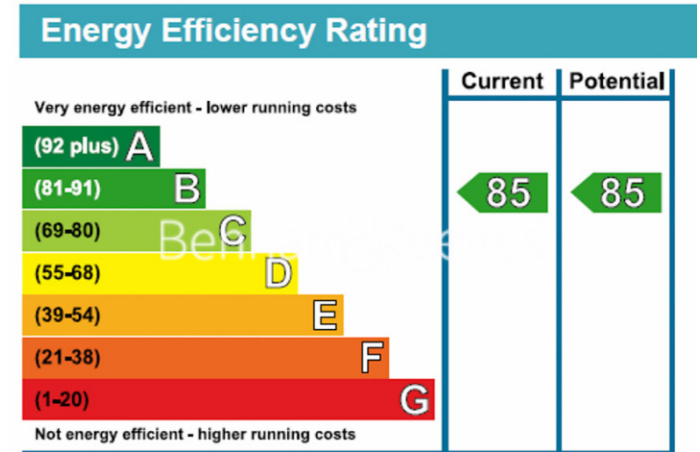

Fulham Reach, Hammersmith, W6

£900 per week, £3,900 per month + fees

www.benhams.com

London branches open six days a week Mon - Sat

Canary Wharf | City | Colindale | Dartmouth Park | Ealing | Fulham
Hammersmith | Hampstead | Highgate | Hyde Park | Kensington | Kew
Knightsbridge | Nine Elms | Shoreditch | Southall | Surrey Quays
Wapping | Wembley | White City | Woolwich

International offices

China | Hong Kong SAR | India | Indonesia | Qatar | Malaysia | Middle East | Pakistan
Singapore | South Africa | Thailand | Turkey