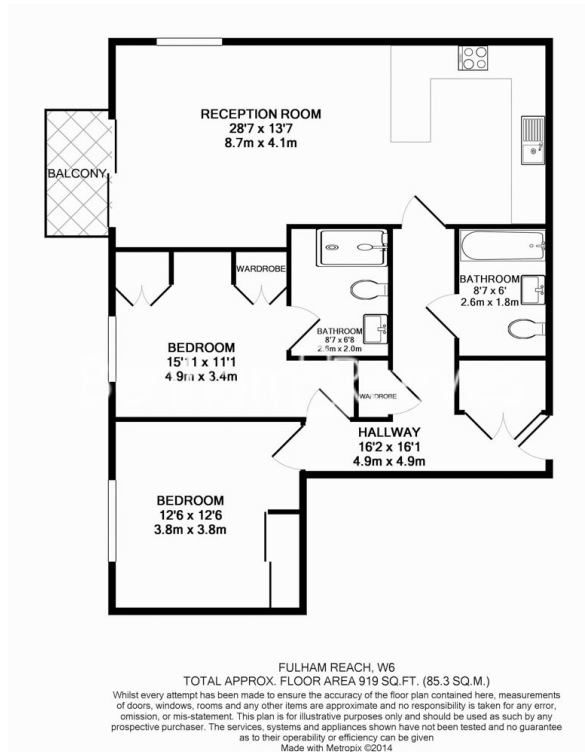

Fulham Reach, Hammersmith, W6

£900 per week, £3,900 per month + fees

www.benhams.com

London branches open six days a week Mon - Sat

Canary Wharf | City | Colindale | Dartmouth Park | Ealing | Fulham
Hammersmith | Hampstead | Highgate | Hyde Park | Kensington | Kew
Knightsbridge | Nine Elms | Shoreditch | Southall | Surrey Quays
Wapping | Wembley | White City | Woolwich

International offices

China | Hong Kong SAR | India | Indonesia | Qatar | Malaysia | Middle East | Pakistan
Singapore | South Africa | Thailand | Turkey