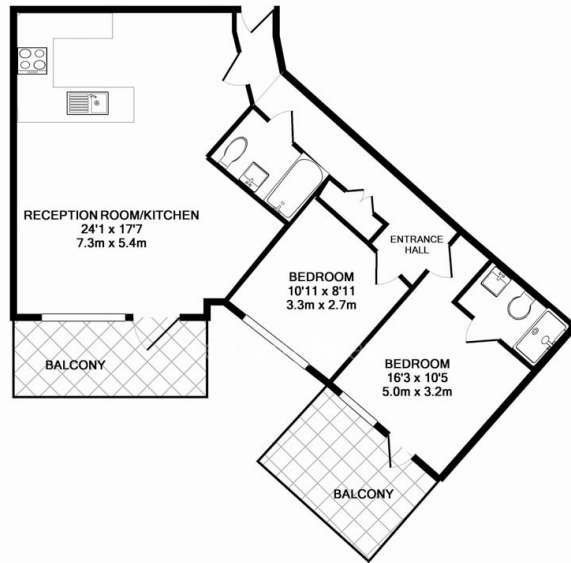

Sovereign Court, Hammersmith, W6

£750 per week, £3,250 per month + fees

www.benhams.com

London branches open six days a week Mon - Sat

Canary Wharf | City | Colindale | Dartmouth Park | Ealing | Fulham
Hammersmith | Hampstead | Highgate | Hyde Park | Kensington | Kew
Knightsbridge | Nine Elms | Shoreditch | Southall | Surrey Quays
Wapping | Wembley | White City | Woolwich

International offices

China | Hong Kong SAR | India | Indonesia | Qatar | Malaysia | Middle East | Pakistan
Singapore | South Africa | Thailand | Turkey