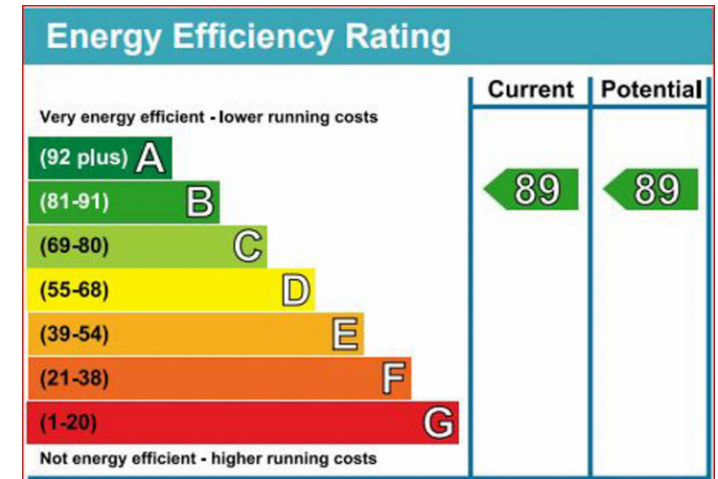

Sovereign Court, Hammersmith, W6

£750 per week, £3,250 per month + fees

www.benhams.com

London branches open six days a week Mon - Sat

Canary Wharf | City | Colindale | Dartmouth Park | Ealing | Fulham
Hammersmith | Hampstead | Highgate | Hyde Park | Kensington | Kew
Knightsbridge | Nine Elms | Shoreditch | Southall | Surrey Quays
Wapping | Wembley | White City | Woolwich

International offices

China | Hong Kong SAR | India | Indonesia | Qatar | Malaysia | Middle East | Pakistan
Singapore | South Africa | Thailand | Turkey