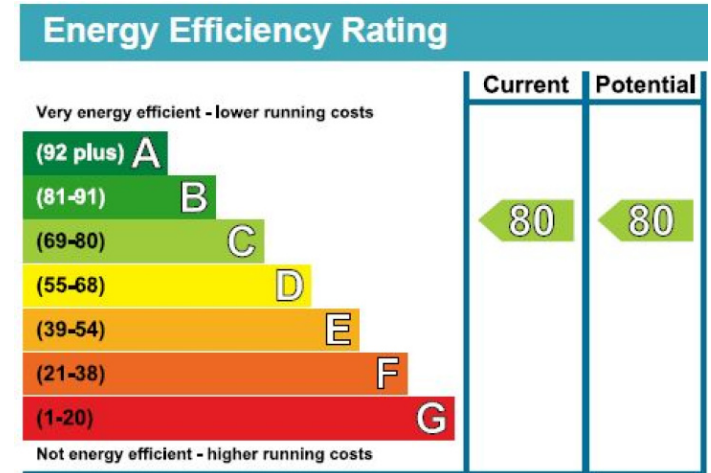

Sovereign Court, Hammersmith, W6

£3,692 per week, £15,999 per month + fees

www.benhams.com

London branches open six days a week Mon - Sat

Canary Wharf | City | Colindale | Dartmouth Park | Ealing | Fulham
Hammersmith | Hampstead | Highgate | Hyde Park | Kensington | Kew
Knightsbridge | Nine Elms | Shoreditch | Southall | Surrey Quays
Wapping | Wembley | White City | Woolwich

International offices

China | Hong Kong SAR | India | Indonesia | Qatar | Malaysia | Middle East | Pakistan
Singapore | South Africa | Thailand | Turkey