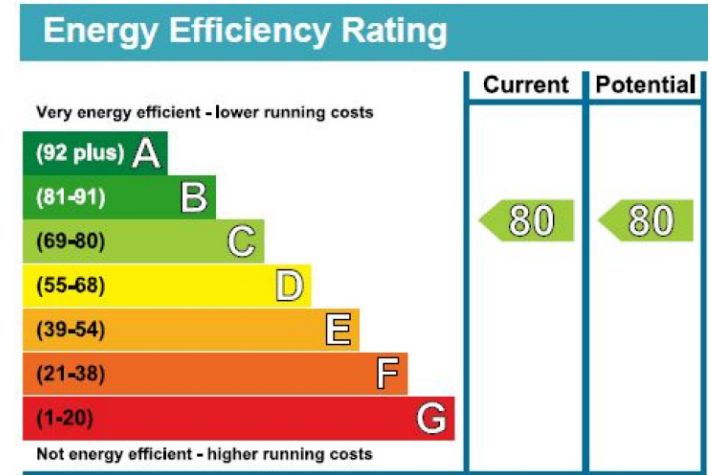

Sovereign Court, Hammersmith, W6

£3,692 per week, £15,999 per month + fees

www.benhams.com

London branches open six days a week Mon - Sat

Canary Wharf | City | Colindale | Dartmouth Park | Ealing | Fulham
Hammersmith | Hampstead | Highgate | Hyde Park | Kensington | Kew
Knightsbridge | Nine Elms | Shoreditch | Southall | Surrey Quays
Wapping | Wembley | White City | Woolwich

International offices

China | Hong Kong SAR | India | Indonesia | Qatar | Malaysia | Middle East | Pakistan
Singapore | South Africa | Thailand | Turkey