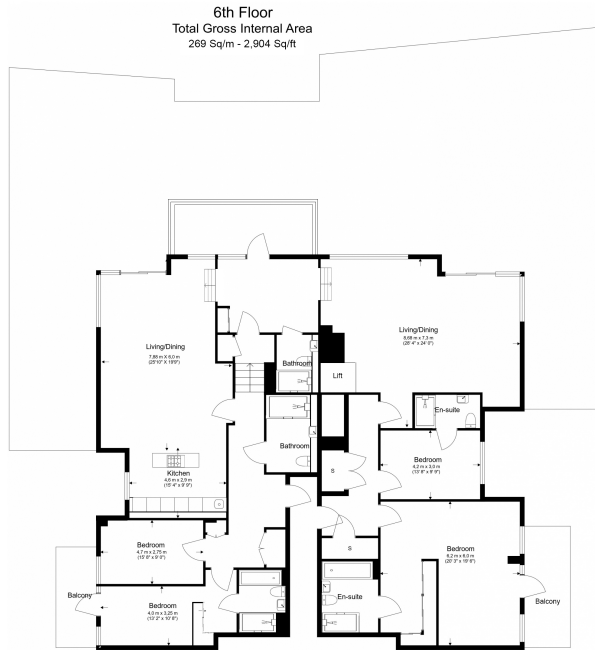

Sovereign Court, Hammersmith, W6

£3,692 per week, £15,999 per month + fees

www.benhams.com

London branches open six days a week Mon - Sat

Canary Wharf | City | Colindale | Dartmouth Park | Ealing | Fulham
Hammersmith | Hampstead | Highgate | Hyde Park | Kensington | Kew
Knightsbridge | Nine Elms | Shoreditch | Southall | Surrey Quays
Wapping | Wembley | White City | Woolwich

International offices

China | Hong Kong SAR | India | Indonesia | Qatar | Malaysia | Middle East | Pakistan
Singapore | South Africa | Thailand | Turkey