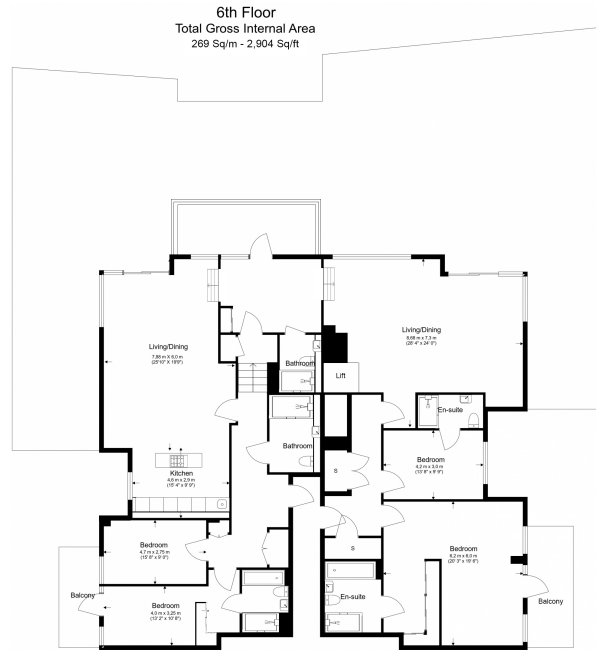

Sovereign Court, Hammersmith, W6

£3,692 per week, £15,999 per month + fees

www.benhams.com

London branches open six days a week Mon - Sat

Canary Wharf | City | Colindale | Dartmouth Park | Ealing | Fulham
Hammersmith | Hampstead | Highgate | Hyde Park | Kensington | Kew
Knightsbridge | Nine Elms | Shoreditch | Southall | Surrey Quays
Wapping | Wembley | White City | Woolwich

International offices

China | Hong Kong SAR | India | Indonesia | Qatar | Malaysia | Middle East | Pakistan
Singapore | South Africa | Thailand | Turkey