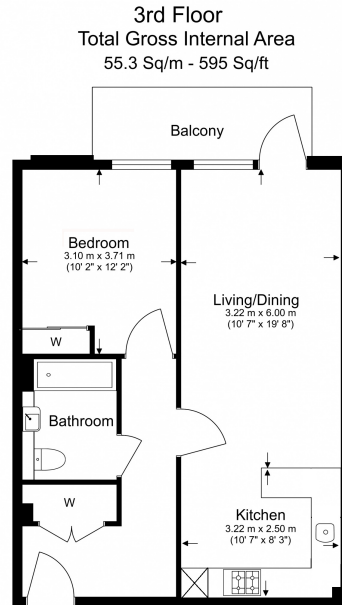

Sovereign Court, Hammersmith, W6

£623 per week, £2,700 per month + fees

www.benhams.com

Benham & Reeves