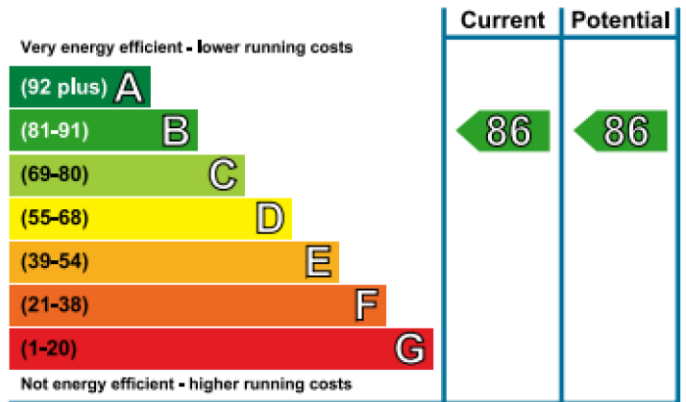

Energy Efficiency Rating

London branches open six days a week Mon - Sat

Canary Wharf | City | Colindale | Dartmouth Park | Ealing | Fulham
Hammersmith | Hampstead | Highgate | Hyde Park | Kensington | Kew
Knightsbridge | Nine Elms | Shoreditch | Southall | Surrey Quays
Wapping | Wembley | White City | Woolwich

International offices

China | Hong Kong SAR | India | Indonesia | Qatar | Malaysia | Middle East | Pakistan
Singapore | South Africa | Thailand | Turkey

Benham & Reeves