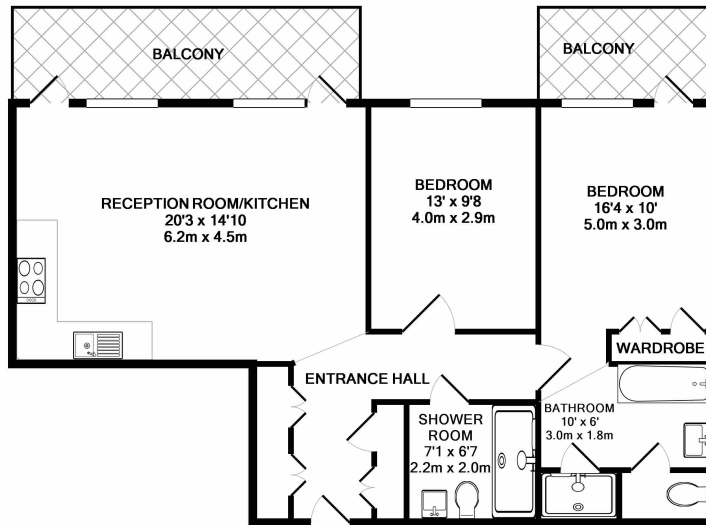

Queens Wharf, Hammersmith, W6

£923 per week, £4,000 per month + fees

www.benhams.com

81QW.FR.W6 - 4TH FLOOR
TOTAL APPROX. FLOOR AREA 827 SQ.FT. (76.8 SQ.M.)