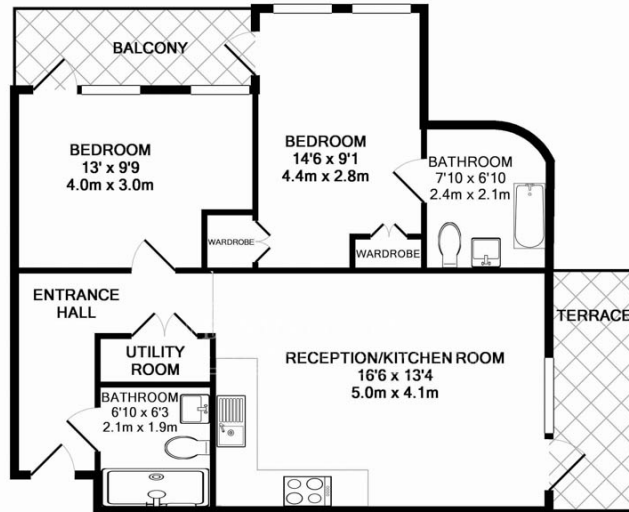

Queens Wharf, Hammersmith, W6

£715 per week, £3,100 per month + fees

www.benhams.com

111QW.FR.W6 - 4TH FLOOR
TOTAL APPROX. FLOOR AREA 675 SQ.FT. (62.7 SQ.M.)