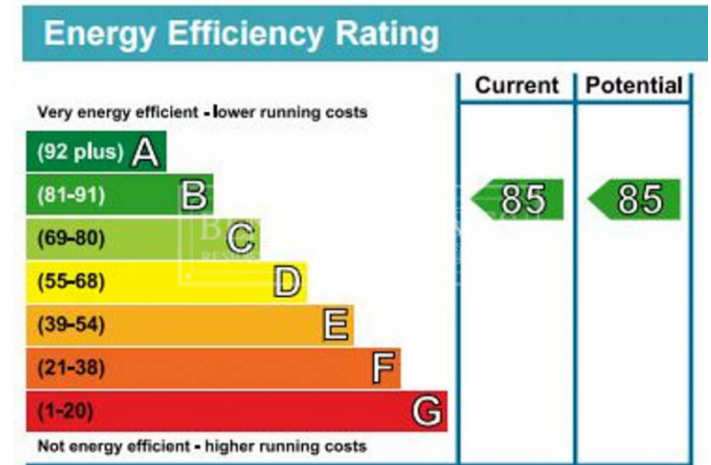

London branches open six days a week Mon - Sat

Canary Wharf | City | Colindale | Dartmouth Park | Ealing | Fulham
Hammersmith | Hampstead | Highgate | Hyde Park | Kensington | Kew
Knightsbridge | Nine Elms | Shoreditch | Southall | Surrey Quays
Wapping | Wembley | White City | Woolwich

International offices

China | Hong Kong SAR | India | Indonesia | Qatar | Malaysia | Middle East | Pakistan
Singapore | South Africa | Thailand | Turkey