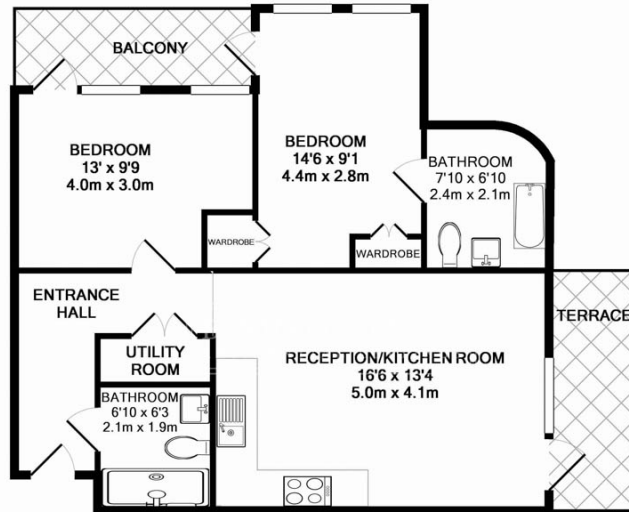

Queens Wharf, Hammersmith, W6

£808 per week, £3,501 per month + fees

www.benhams.com

111QW.FR.W6 - 4TH FLOOR
TOTAL APPROX. FLOOR AREA 675 SQ.FT. (62.7 SQ.M.)