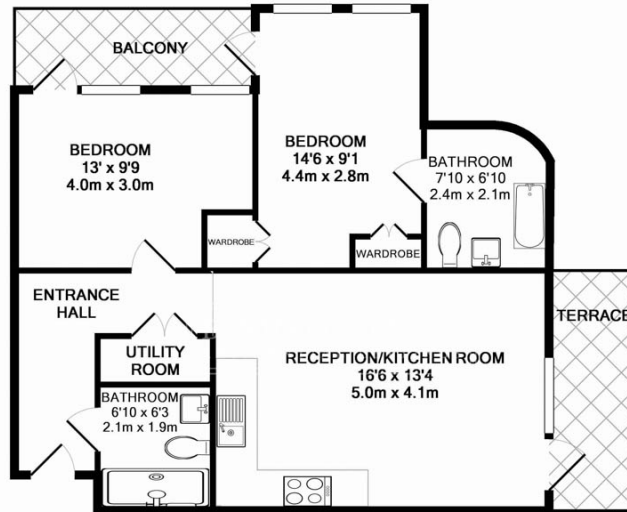

Queens Wharf, Hammersmith, W6

£715 per week, £3,100 per month + fees

www.benhams.com

111QW.FR.W6 - 4TH FLOOR
TOTAL APPROX. FLOOR AREA 675 SQ.FT. (62.7 SQ.M.)