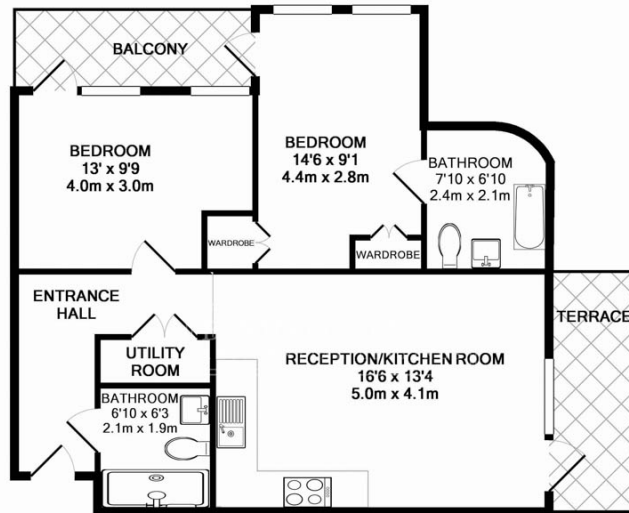

Queens Wharf, Hammersmith, W6

£738 per week, £3,200 per month + fees

www.benhams.com

111QW.FR.W6 - 4TH FLOOR
TOTAL APPROX. FLOOR AREA 675 SQ.FT. (62.7 SQ.M.)