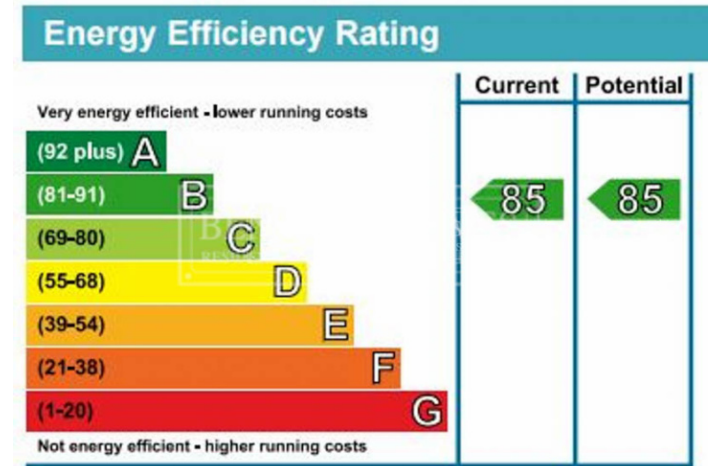

London branches open six days a week Mon - Sat

Canary Wharf | City | Colindale | Dartmouth Park | Ealing | Fulham
Hammersmith | Hampstead | Highgate | Hyde Park | Kensington | Kew
Knightsbridge | Nine Elms | Shoreditch | Southall | Surrey Quays
Wapping | Wembley | White City | Woolwich

International offices

China | Hong Kong SAR | India | Indonesia | Israel | Malaysia | Middle East | Pakistan
Qatar | Singapore | South Africa | Thailand | Turkey