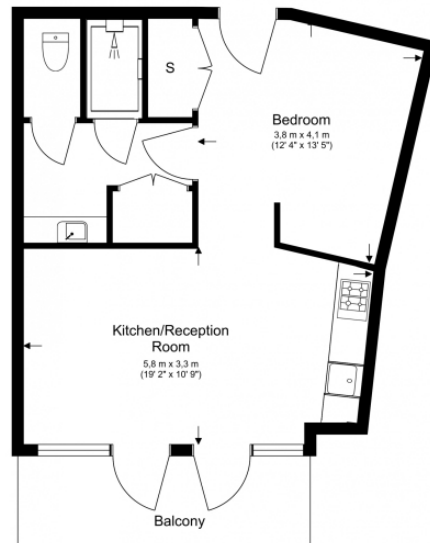

Queens Wharf, Hammersmith, W6

£519 per week, £2,249 per month + fees

www.benhams.com

Total Gross Internal Area
42.0 Sq/m - 452 Sq/ft