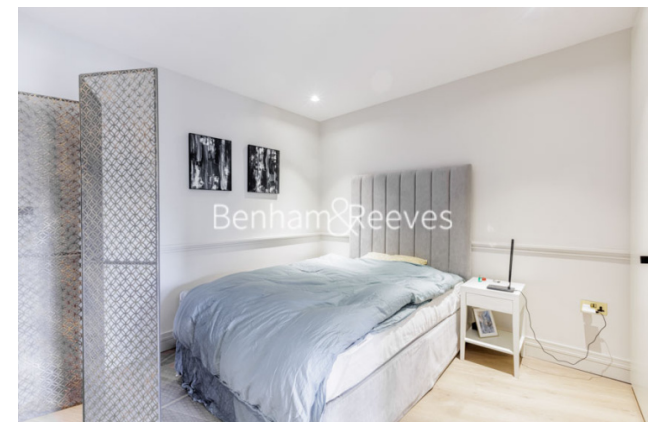

Studio 1 Bathroom Furnished

Spacious, furnished 5th floor apartment situated in a coveted development located next to the Grade II listed Hammersmith Bridge in Hammersmith, W6. The development offers a host of excellent amenities and Riverside walkway connecting to the Thames Path, leading to Chiswick and Barnes, or Fulham and Chelsea.

Please [click here](#) for full detail

Property features

Studio flat with Built-in Wardrobes (5th Floor) | Very Bright & Spacious Reception Room | Fully furnished | Step-away from Hammersmith Broadway | Luxury Bathroom Features with Dark Brown Pearl Finish | EPC-B | Designable Fully Fitted Open Plan Kitchen with Well-Known Ap | Multi-channel Underfloor Heating / Air Ventilation System | 24 Hour Concierge with high standard service and security | Nearby Hammersmith Underground Station

For more information about this property,
please call our Hammersmith branch on

020 8600 0960

Redress & Client Money Protection :

Benham and Reeves are members of The Property Ombudsman redress scheme and have Client Money protection with ARLA Propertymark. You can find more information on our website at <https://www.benhams.com/membership/>

Benham & Reeves