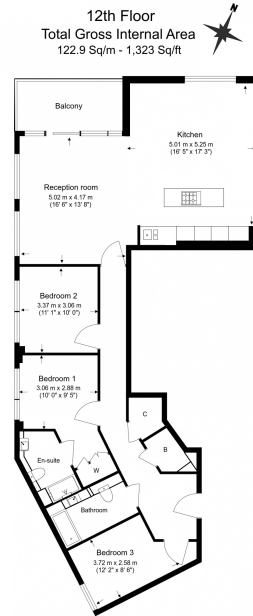

Sovereign Court, Hammersmith, W6

£1,090 per week, £4,725 per month + fees

www.benhams.com

Benham & Reeves