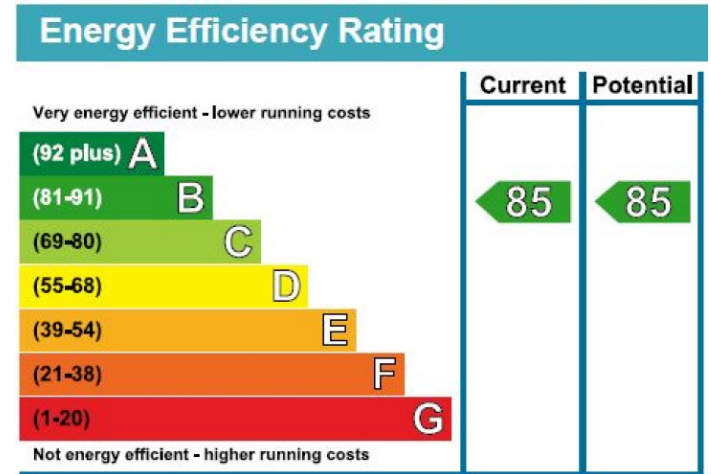

London branches open six days a week Mon - Sat

Canary Wharf | City | Colindale | Dartmouth Park | Ealing | Fulham
Hammersmith | Hampstead | Highgate | Hyde Park | Kensington | Kew
Knightsbridge | Nine Elms | Shoreditch | Southall | Surrey Quays
Wapping | Wembley | White City | Woolwich

International offices

China | Hong Kong SAR | India | Indonesia | Qatar | Malaysia | Middle East | Pakistan
Singapore | South Africa | Thailand | Turkey

Benham & Reeves