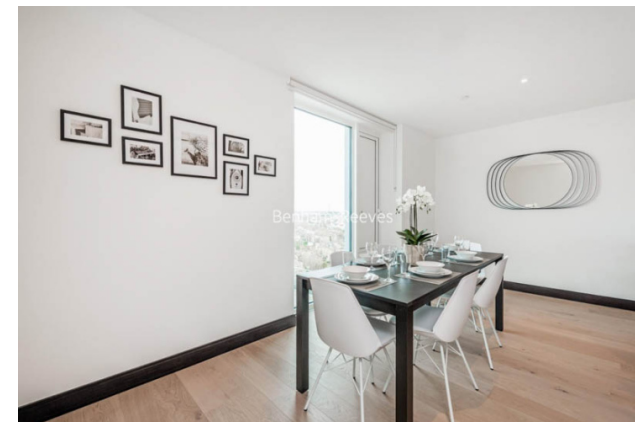

3 Bedrooms   2 Bathrooms   Furnished

Luxury thirteenth floor apartment located in a sought-after development in the heart of Hammersmith. A short walk from Hammersmith Underground Station (Circle, District, Piccadilly & Hammersmith, and City lines).

Please [click here](#) for full detail

Property features

3 Double Bedrooms | 24/7 Concierge | Modern Development | Kitchen with Breakfast Bar & Siemens Integrated Appliances | Residents Gym | EPC-B | Balcony with Far Reaching View | Many Shops, Bars & Restaurants on the Doorstep | Hammersmith Underground Station

For more information about this property, please call our Hammersmith branch on

020 8600 0960

Redress & Client Money Protection :

Benham and Reeves are members of The Property Ombudsman redress scheme and have Client Money protection with ARLA Propertymark. You can find more information on our website at <https://www.benhams.com/membership/>

Benham & Reeves