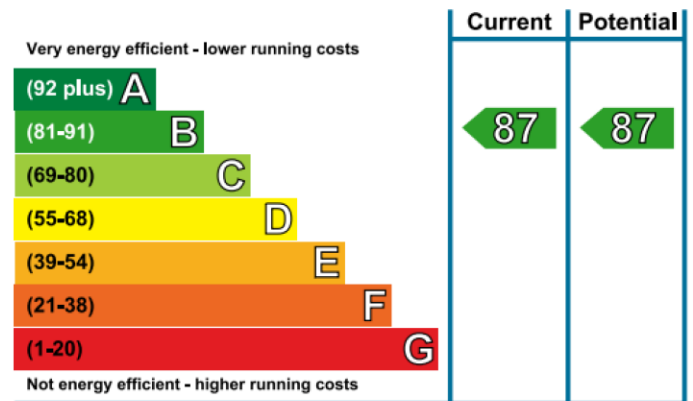

Energy Efficiency Rating

London branches open six days a week Mon - Sat

Canary Wharf | City | Colindale | Dartmouth Park | Ealing | Fulham
Hammersmith | Hampstead | Highgate | Hyde Park | Kensington | Kew
Knightsbridge | Nine Elms | Shoreditch | Southall | Surrey Quays
Wapping | Wembley | White City | Woolwich

International offices

China | Hong Kong SAR | India | Indonesia | Qatar | Malaysia | Middle East | Pakistan
Singapore | South Africa | Thailand | Turkey

Benham & Reeves