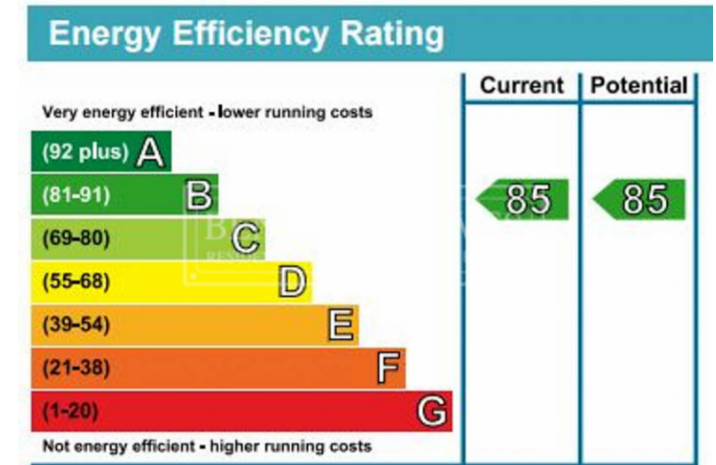

London branches open six days a week Mon - Sat

Canary Wharf | City | Colindale | Dartmouth Park | Ealing | Fulham
Hammersmith | Hampstead | Highgate | Hyde Park | Kensington | Kew
Knightsbridge | Nine Elms | Shoreditch | Southall | Surrey Quays
Wapping | Wembley | White City | Woolwich

International offices

China | Hong Kong SAR | India | Indonesia | Israel | Malaysia | Middle East | Pakistan
Qatar | Singapore | South Africa | Thailand | Turkey