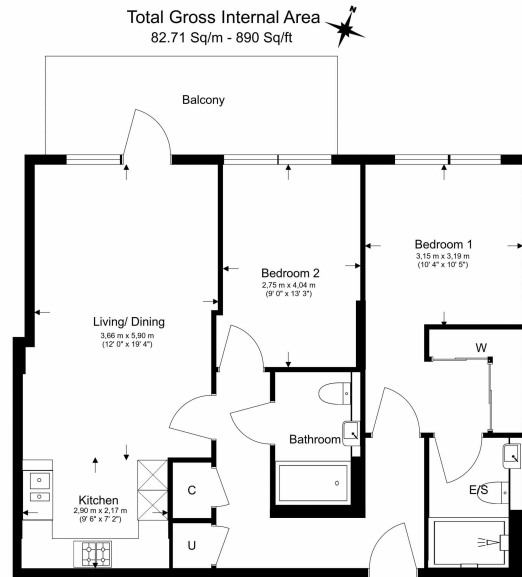

Faulkner House, Hammersmith, W6

£900 per week, £3,900 per month + fees

www.benhams.com