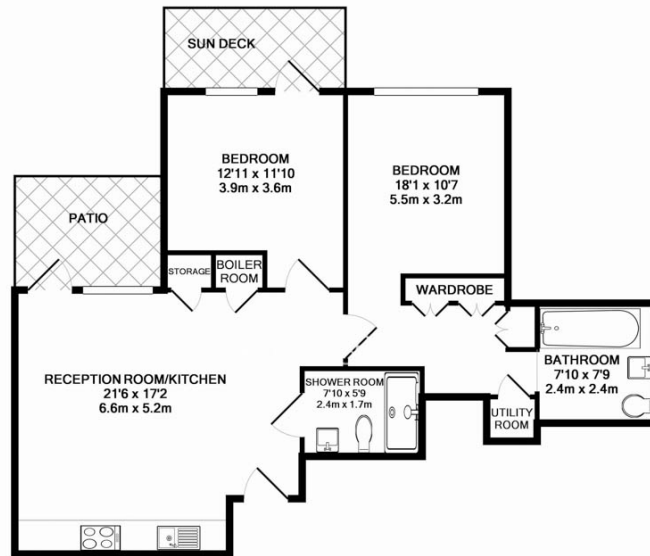

Queens Wharf, Hammersmith, W6

£920 per week, £3,987 per month + fees

www.benhams.com

London branches open six days a week Mon - Sat

Canary Wharf | City | Colindale | Dartmouth Park | Ealing | Fulham
Hammersmith | Hampstead | Highgate | Hyde Park | Kensington | Kew
Knightsbridge | Nine Elms | Shoreditch | Southall | Surrey Quays
Wapping | Wembley | White City | Woolwich

International offices

China | Hong Kong SAR | India | Indonesia | Israel | Malaysia | Middle East | Pakistan
Qatar | Singapore | South Africa | Thailand | Turkey