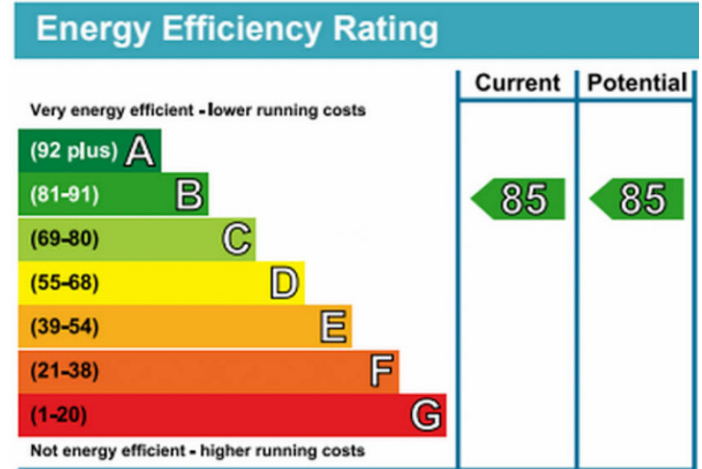

Queens Wharf, Hammersmith, W6

£920 per week, £3,987 per month + fees

www.benhams.com

London branches open six days a week Mon - Sat

Canary Wharf | City | Colindale | Dartmouth Park | Ealing | Fulham
Hammersmith | Hampstead | Highgate | Hyde Park | Kensington | Kew
Knightsbridge | Nine Elms | Shoreditch | Southall | Surrey Quays
Wapping | Wembley | White City | Woolwich

International offices

China | Hong Kong SAR | India | Indonesia | Israel | Malaysia | Middle East | Pakistan
Qatar | Singapore | South Africa | Thailand | Turkey