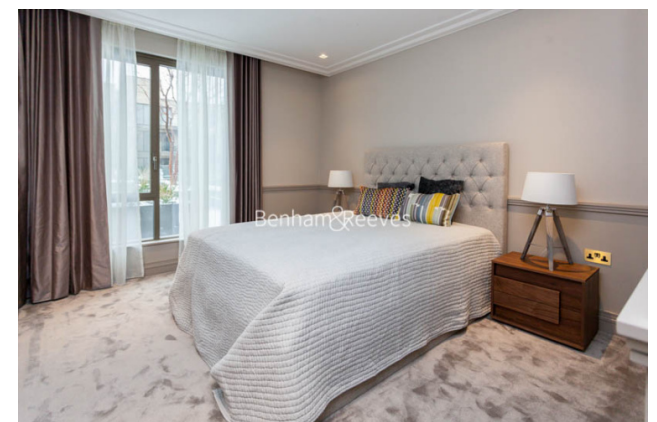

Benham & Reeves

Queens Wharf, Hammersmith, W6

£920 per week, £3,987 per month + fees

 2 Bedrooms  2 Bathrooms  Furnished

Contemporary fourth floor riverside apartment with rooftop terrace, located in Hammersmith. Ideally located 2-minute walk from Hammersmith station (District, Piccadilly and Hammersmith & City lines.)

Please [click here](#) for full detail

Property features

2 Bedrooms | 2 Bathrooms | Reception | Furnished | Fitted Kitchen | EPC-B | Landscaped podium gardens | 24 hour concierge | Nearby Hammersmith Underground Station

Benham & Reeves

Queens Wharf, Hammersmith, W6

£920 per week, £3,987 per month + fees

www.benhams.com

TOTAL APPROX. FLOOR AREA 799 SQ.FT. (74.2 SQ.M.)
 Whilst every attempt has been made to ensure the accuracy of the floor plan contained here, measurements of doors, windows, rooms and any other items are approximate and no responsibility is taken for any error, omission, or mis-statement. This plan is for illustrative purposes only and should be used as such by any prospective purchaser. The services, systems and appliances shown have not been tested and no guarantee as to their operability or efficiency can be given.
 Made with Metropix ©2018