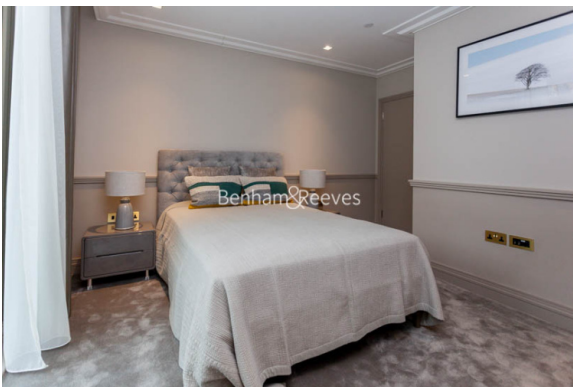

Benham & Reeves

Queens Wharf, Hammersmith, W6

£920 per week, £3,987 per month + fees

 2 Bedrooms  2 Bathrooms  Furnished

Contemporary fourth floor riverside apartment with rooftop terrace, located in Hammersmith. Ideally located 2-minute walk from Hammersmith station (District, Piccadilly and Hammersmith & City lines.)

Please [click here](#) for full detail

Property features

2 Bedrooms | 2 Bathrooms | Reception | Furnished | Fitted Kitchen | EPC-B | Landscaped podium gardens | 24 hour concierge | Nearby Hammersmith Underground Station

Benham & Reeves

Queens Wharf, Hammersmith, W6

£920 per week, £3,987 per month + fees

www.benhams.com

TOTAL APPROX. FLOOR AREA 799 SQ.FT. (74.2 SQ.M.)
 Whilst every attempt has been made to ensure the accuracy of the floor plan contained here, measurements of doors, windows, rooms and any other items are approximate and no responsibility is taken for any error, omission, or mis-statement. This plan is for illustrative purposes only and should be used as such by any prospective purchaser. The services, systems and appliances shown have not been tested and no guarantee as to their operability or efficiency can be given.
 Made with Metropix ©2018