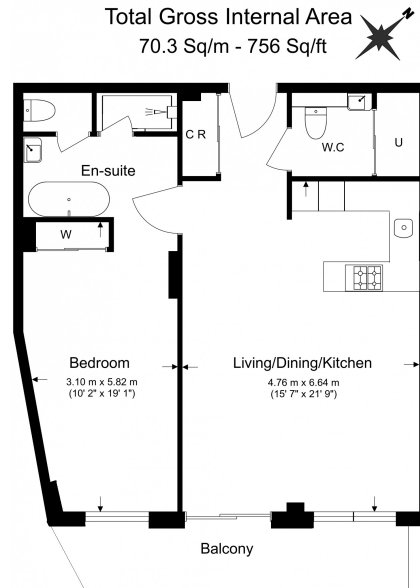

Queens Wharf, Hammersmith, W6

£658 per week, £2,851 per month + fees

www.benhams.com

Benham & Reeves

Score	Energy rating	Current	Potential
92+	A		
81-91	B	84 B	84 B
69-80	C		
55-68	D		
39-54	E		
21-38	F		
1-20	G		

London branches open six days a week Mon - Sat

Canary Wharf | City | Colindale | Dartmouth Park | Ealing | Fulham
Hammersmith | Hampstead | Highgate | Hyde Park | Kensington | Kew
Knightsbridge | Nine Elms | Shoreditch | Southall | Surrey Quays
Wapping | Wembley | White City | Woolwich

International offices

China | Hong Kong SAR | India | Indonesia | Israel | Malaysia | Middle East | Pakistan
Qatar | Singapore | South Africa | Thailand | Turkey