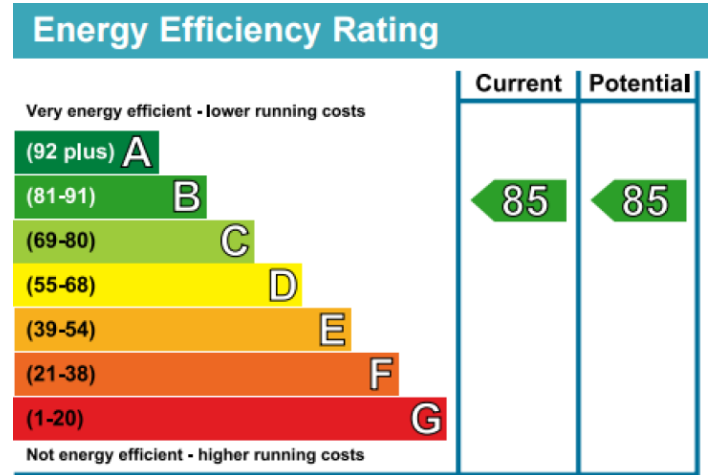

Fulham Reach, Hammersmith, W6

£1,038 per week, £4,498 per month + fees

www.benhams.com

London branches open six days a week Mon - Sat

Canary Wharf | City | Colindale | Dartmouth Park | Ealing | Fulham
Hammersmith | Hampstead | Highgate | Hyde Park | Kensington | Kew
Knightsbridge | Nine Elms | Shoreditch | Southall | Surrey Quays
Wapping | Wembley | White City | Woolwich

International offices

China | Hong Kong SAR | India | Indonesia | Qatar | Malaysia | Middle East | Pakistan
Singapore | South Africa | Thailand | Turkey