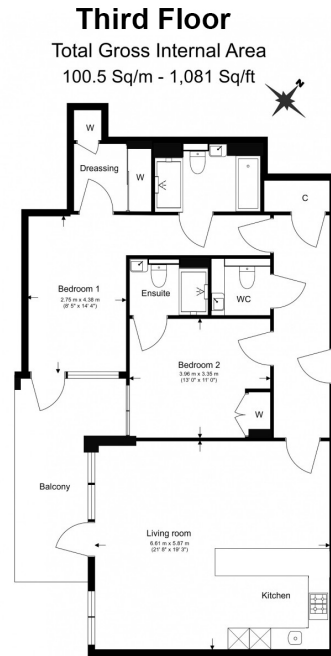

Fulham Reach, Hammersmith, W6

£1,038 per week, £4,498 per month + fees

www.benhams.com

London branches open six days a week Mon - Sat

Canary Wharf | City | Colindale | Dartmouth Park | Ealing | Fulham
Hammersmith | Hampstead | Highgate | Hyde Park | Kensington | Kew
Knightsbridge | Nine Elms | Shoreditch | Southall | Surrey Quays
Wapping | Wembley | White City | Woolwich

International offices

China | Hong Kong SAR | India | Indonesia | Qatar | Malaysia | Middle East | Pakistan
Singapore | South Africa | Thailand | Turkey