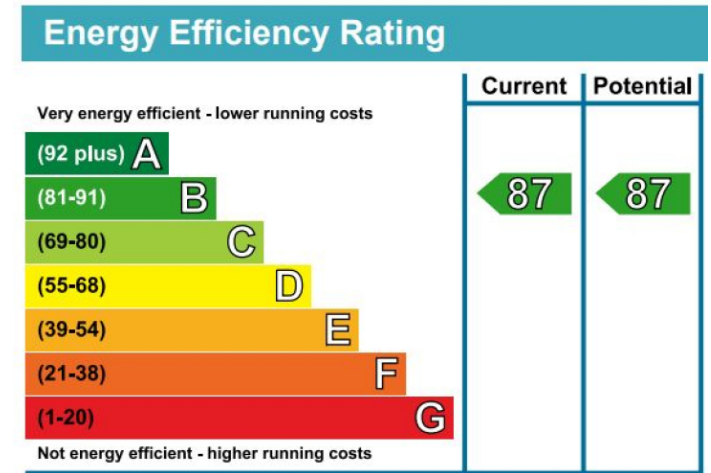

Sovereign Court, Hammersmith, W6

£600 per week, £2,600 per month + fees

www.benhams.com

5th Floor
Gross Internal Area: 542sq/ft - 51sq/m