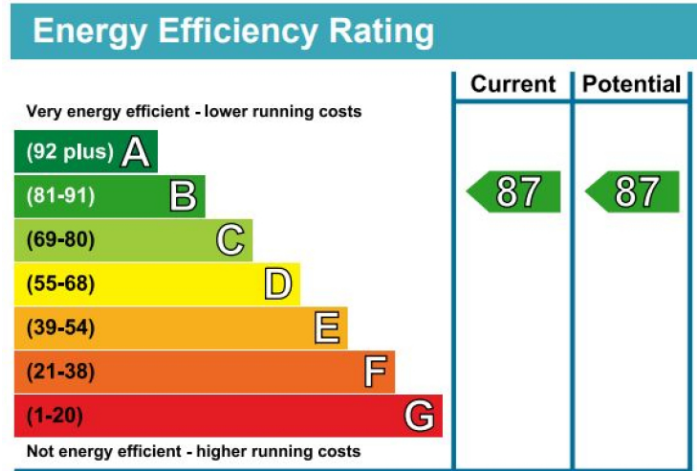

Sovereign Court, Hammersmith, W6

£600 per week, £2,600 per month + fees

www.benhams.com

5th Floor

Gross Internal Area: 542sq/ft - 51sq/m