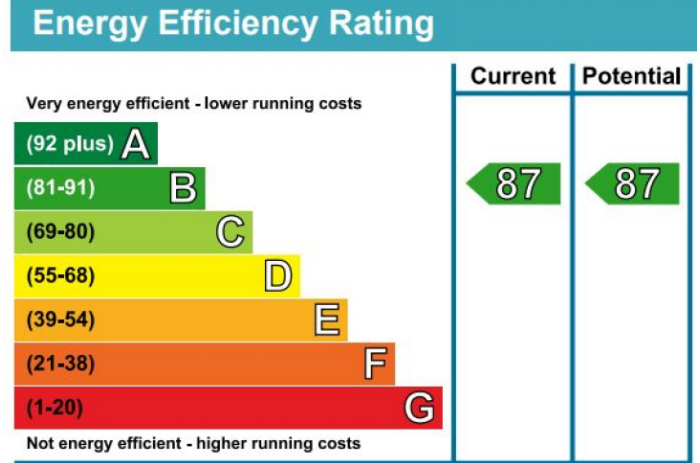

Sovereign Court, Hammersmith, W6

£600 per week, £2,600 per month + fees

www.benhams.com

5th Floor

Gross Internal Area: 542sq/ft - 51sq/m