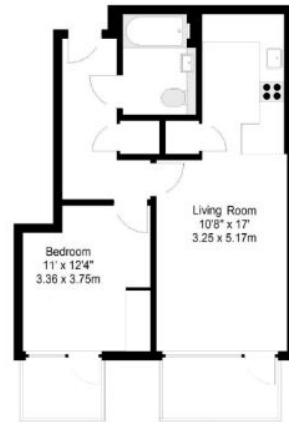

Sovereign Court, Hammersmith, W6

£600 per week, £2,600 per month + fees

www.benhams.com

5th Floor

Gross Internal Area: 542sq/ft - 51sq/m