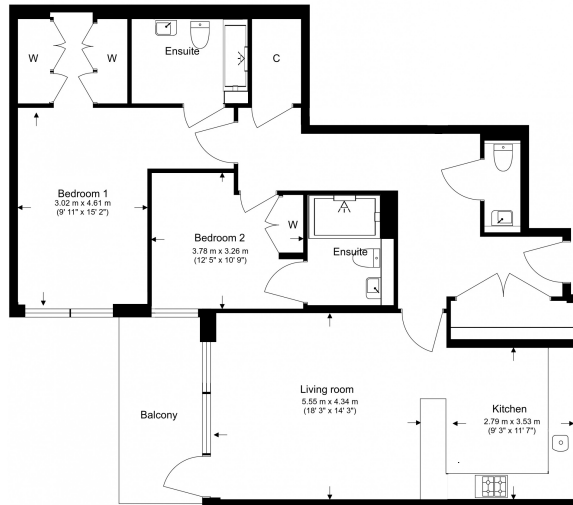

Fulham Reach, Hammersmith, W6

£992 per week, £4,299 per month + fees

www.benhams.com

Total Gross Internal Area
108.3 Sq/m - 1,166 Sq/ft