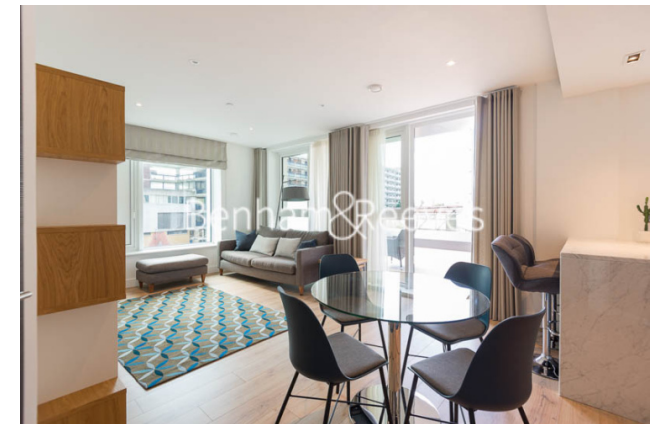

2 Bedrooms   2 Bathrooms   Furnished

Spacious second floor apartment set one of London's most desirable luxury developments in the heart of Hammersmith. Situated just a short walk (150m) from Hammersmith Underground Station.

Please [click here](#) for full detail

Property features

2 bedroom 2 bathroom, furnished flat | Wood Floor throughout | Comfort Cooling, Wall heating and Underfloor heating | Wall Mounted TV x 2 / Large Private Terrace | Contemporary Open-Plan Fitted Kitchen | EPC-B | 24 hr Concierge / Quality Residents' Gym | Long Hallway / Utility Room | Very Sizeable Open-Plan Reception with Hardwood Floors | Moments from Hammersmith Underground Station & Local Buses

For more information about this property, please call our Hammersmith branch on

020 8600 0960

Redress & Client Money Protection :

Benham and Reeves are members of The Property Ombudsman redress scheme and have Client Money protection with ARLA Propertymark. You can find more information on our website at <https://www.benhams.com/membership/>

Benham & Reeves