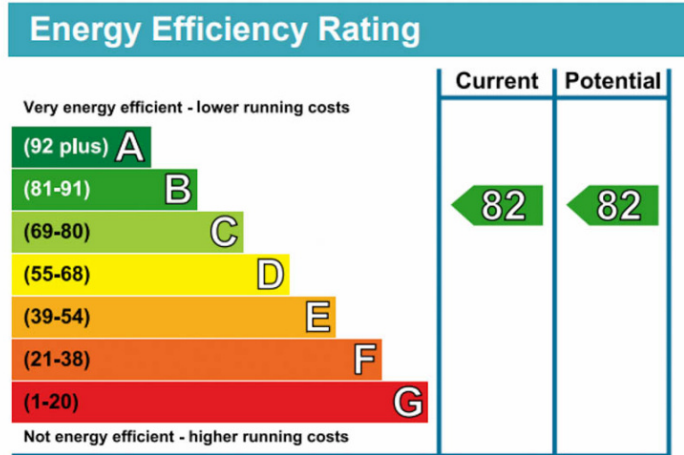

Sovereign Court, Hammersmith, W6

£808 per week, £3,501 per month + fees

www.benhams.com

2nd Floor
Total Gross Internal Area
79 Sq/m - 850 Sq/ft

London branches open six days a week Mon - Sat

Canary Wharf | City | Colindale | Dartmouth Park | Ealing | Fulham
Hammersmith | Hampstead | Highgate | Hyde Park | Kensington | Kew
Knightsbridge | Nine Elms | Shoreditch | Southall | Surrey Quays
Wapping | Wembley | White City | Woolwich

International offices

China | Hong Kong SAR | India | Indonesia | Israel | Malaysia | Middle East | Pakistan
Qatar | Singapore | South Africa | Thailand | Turkey