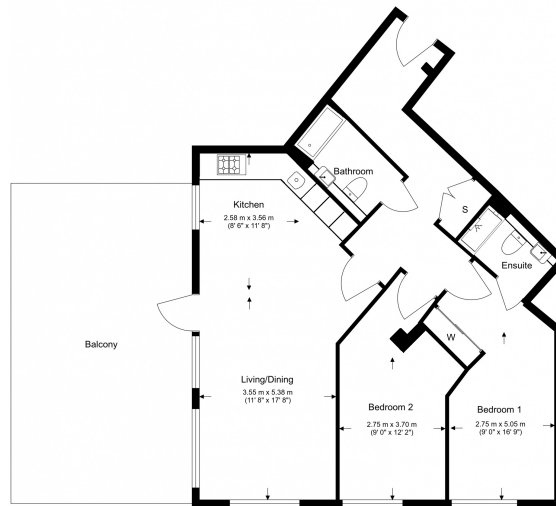

Sovereign Court, Hammersmith, W6

£808 per week, £3,501 per month + fees

www.benhams.com

2nd Floor
Total Gross Internal Area
79 Sq/m - 850 Sq/ft

London branches open six days a week Mon - Sat

Canary Wharf | City | Colindale | Dartmouth Park | Ealing | Fulham
Hammersmith | Hampstead | Highgate | Hyde Park | Kensington | Kew
Knightsbridge | Nine Elms | Shoreditch | Southall | Surrey Quays
Wapping | Wembley | White City | Woolwich

International offices

China | Hong Kong SAR | India | Indonesia | Israel | Malaysia | Middle East | Pakistan
Qatar | Singapore | South Africa | Thailand | Turkey