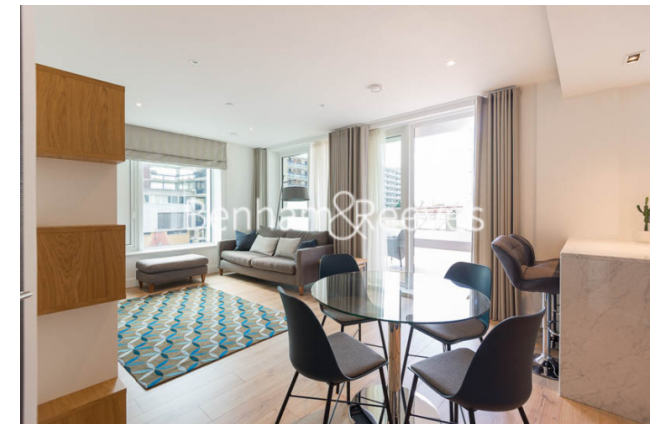

2 Bedrooms   2 Bathrooms   Furnished

Spacious second floor apartment set one of London's most desirable luxury developments in the heart of Hammersmith. Situated just a short walk (150m) from Hammersmith Underground Station.

Please [click here](#) for full detail

Property features

2 bedroom 2 bathroom, furnished flat | Wood Floor throughout | Comfort Cooling, Wall heating and Underfloor heating | Wall Mounted TV x 2 / Large Private Terrace | Contemporary Open-Plan Fitted Kitchen | EPC-B | 24 hr Concierge / Quality Residents' Gym | Long Hallway / Utility Room | Very Sizeable Open-Plan Reception with Hardwood Floors | Moments from Hammersmith Underground Station & Local Buses

For more information about this property, please call our Hammersmith branch on

020 8600 0960

Redress & Client Money Protection :

Benham and Reeves are members of The Property Ombudsman redress scheme and have Client Money protection with ARLA Propertymark. You can find more information on our website at <https://www.benhams.com/membership/>

Benham & Reeves