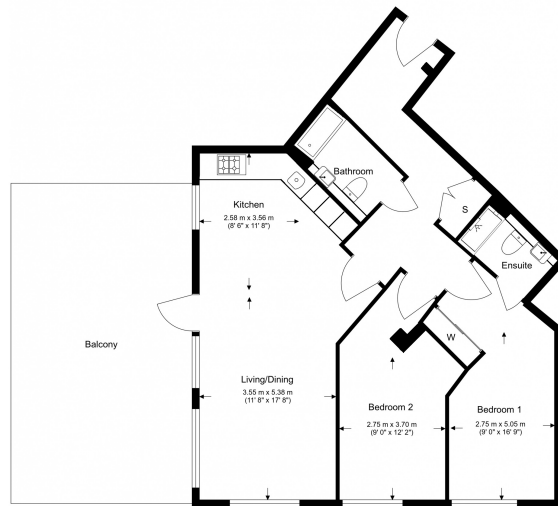

Sovereign Court, Hammersmith, W6

£808 per week, £3,501 per month + fees

www.benhams.com

2nd Floor
Total Gross Internal Area
79 Sq/m - 850 Sq/ft

London branches open six days a week Mon - Sat

Canary Wharf | City | Colindale | Dartmouth Park | Ealing | Fulham
Hammersmith | Hampstead | Highgate | Hyde Park | Kensington | Kew
Knightsbridge | Nine Elms | Shoreditch | Southall | Surrey Quays
Wapping | Wembley | White City | Woolwich

International offices

China | Hong Kong SAR | India | Indonesia | Qatar | Malaysia | Middle East | Pakistan
Singapore | South Africa | Thailand | Turkey