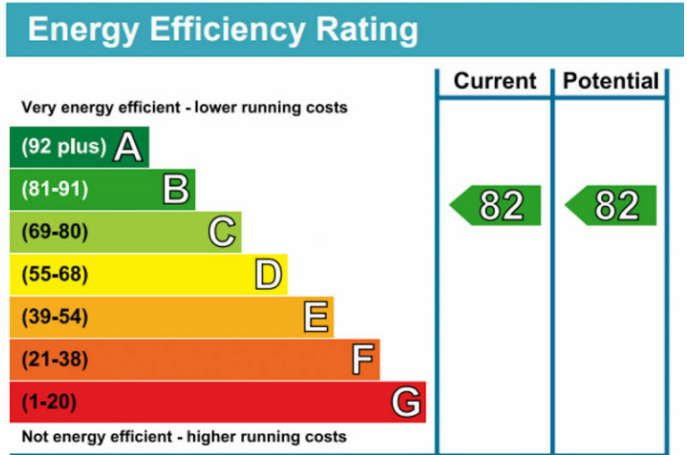

Sovereign Court, Hammersmith, W6

£808 per week, £3,501 per month + fees

www.benhams.com

2nd Floor
Total Gross Internal Area
79 Sq/m - 850 Sq/ft

London branches open six days a week Mon - Sat

Canary Wharf | City | Colindale | Dartmouth Park | Ealing | Fulham
Hammersmith | Hampstead | Highgate | Hyde Park | Kensington | Kew
Knightsbridge | Nine Elms | Shoreditch | Southall | Surrey Quays
Wapping | Wembley | White City | Woolwich

International offices

China | Hong Kong SAR | India | Indonesia | Qatar | Malaysia | Middle East | Pakistan
Singapore | South Africa | Thailand | Turkey