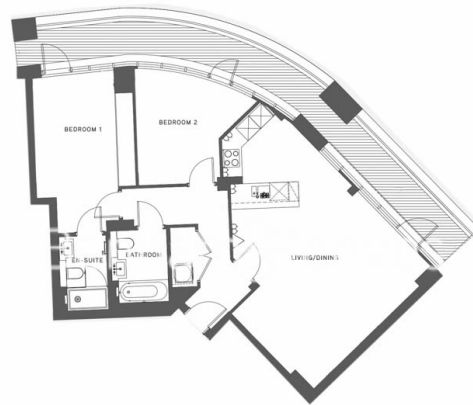

Sovereign Court, Hammersmith, W6

£808 per week, £3,501 per month + fees

www.benhams.com

7SCW6 - 1ST floor

LIVING/DINING	6.44m* x 5.95m*	21'2"* x 19'6"*
KITCHEN	2.53m* x 3.38m*	8'4"* x 11'1"*
BEDROOM 1	2.75m x 5.33m	9'0" x 17'6"
BEDROOM 2	4.11m* x 3.96m*	13'6"* x 13'0"*