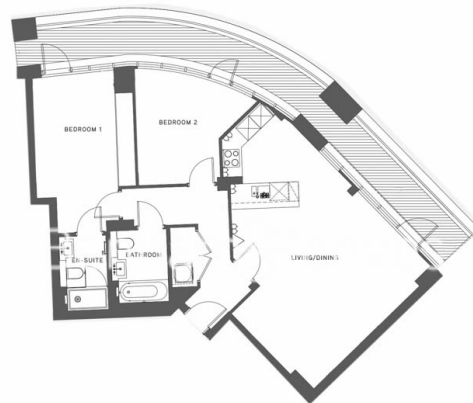

Sovereign Court, Hammersmith, W6

£808 per week, £3,501 per month + fees

www.benhams.com

7SCW6 - 1ST floor

LIVING/DINING	6.44m* x 5.95m*	21'2"* x 19'6"*
KITCHEN	2.53m* x 3.38m*	8'4"* x 11'1"*
BEDROOM 1	2.75m x 5.33m	9'0" x 17'6"
BEDROOM 2	4.11m* x 3.96m*	13'6"* x 13'0"*