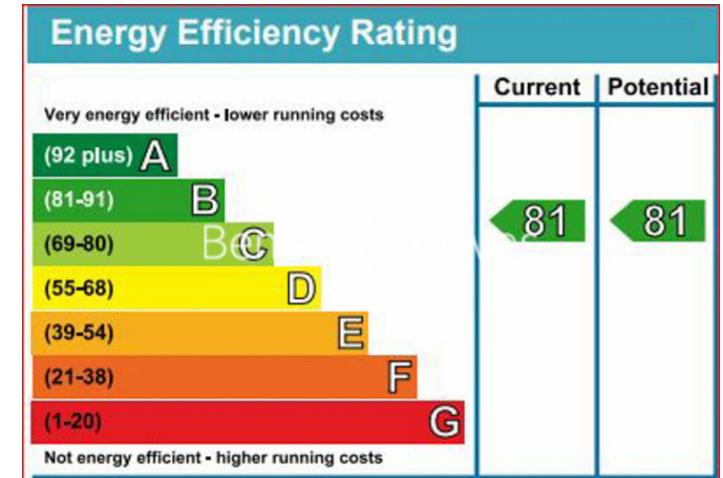

London branches open six days a week Mon - Sat

Canary Wharf | City | Colindale | Dartmouth Park | Ealing | Fulham
Hammersmith | Hampstead | Highgate | Hyde Park | Kensington | Kew
Knightsbridge | Nine Elms | Shoreditch | Southall | Surrey Quays
Wapping | Wembley | White City | Woolwich

International offices

China | Hong Kong SAR | India | Indonesia | Qatar | Malaysia | Middle East | Pakistan
Singapore | South Africa | Thailand | Turkey