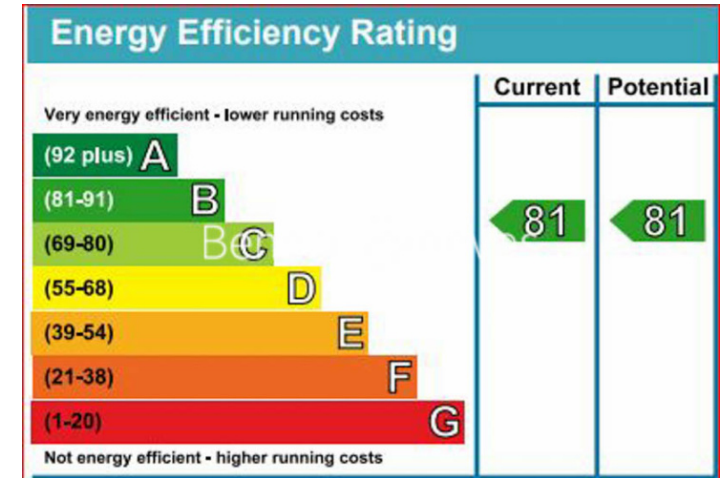

London branches open six days a week Mon - Sat

Canary Wharf | City | Colindale | Dartmouth Park | Ealing | Fulham
Hammersmith | Hampstead | Highgate | Hyde Park | Kensington | Kew
Knightsbridge | Nine Elms | Shoreditch | Southall | Surrey Quays
Wapping | Wembley | White City | Woolwich

International offices

China | Hong Kong SAR | India | Indonesia | Israel | Malaysia | Middle East | Pakistan
Qatar | Singapore | South Africa | Thailand | Turkey