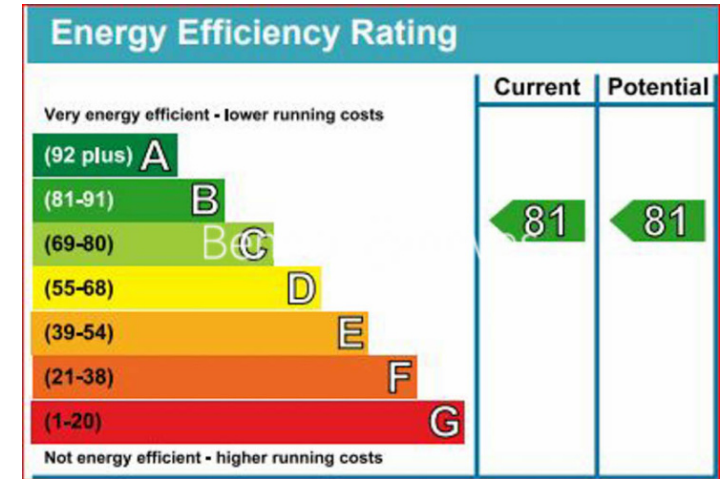

London branches open six days a week Mon - Sat

Canary Wharf | City | Colindale | Dartmouth Park | Ealing | Fulham
Hammersmith | Hampstead | Highgate | Hyde Park | Kensington | Kew
Knightsbridge | Nine Elms | Shoreditch | Southall | Surrey Quays
Wapping | Wembley | White City | Woolwich

International offices

China | Hong Kong SAR | India | Indonesia | Qatar | Malaysia | Middle East | Pakistan
Singapore | South Africa | Thailand | Turkey