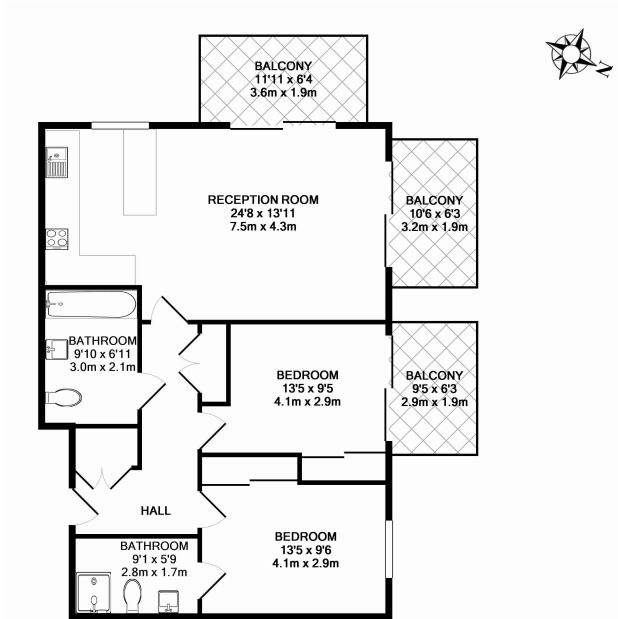

Fulham Reach, Hammersmith, W6

£900 per week, £3,900 per month + fees

www.benhams.com

London branches open six days a week Mon - Sat

Canary Wharf | City | Colindale | Dartmouth Park | Ealing | Fulham
Hammersmith | Hampstead | Highgate | Hyde Park | Kensington | Kew
Knightsbridge | Nine Elms | Shoreditch | Southall | Surrey Quays
Wapping | Wembley | White City | Woolwich

International offices

China | Hong Kong SAR | India | Indonesia | Qatar | Malaysia | Middle East | Pakistan
Singapore | South Africa | Thailand | Turkey