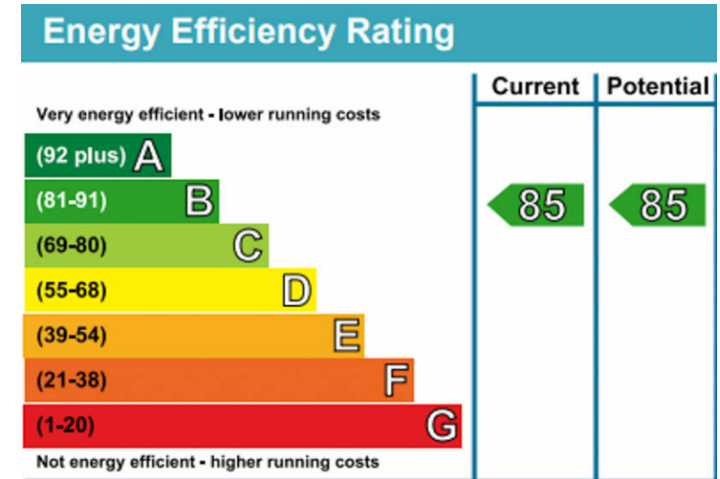

Fulham Reach, Hammersmith, W6

£900 per week, £3,900 per month + fees

www.benhams.com

London branches open six days a week Mon - Sat

Canary Wharf | City | Colindale | Dartmouth Park | Ealing | Fulham
Hammersmith | Hampstead | Highgate | Hyde Park | Kensington | Kew
Knightsbridge | Nine Elms | Shoreditch | Southall | Surrey Quays
Wapping | Wembley | White City | Woolwich

International offices

China | Hong Kong SAR | India | Indonesia | Qatar | Malaysia | Middle East | Pakistan
Singapore | South Africa | Thailand | Turkey