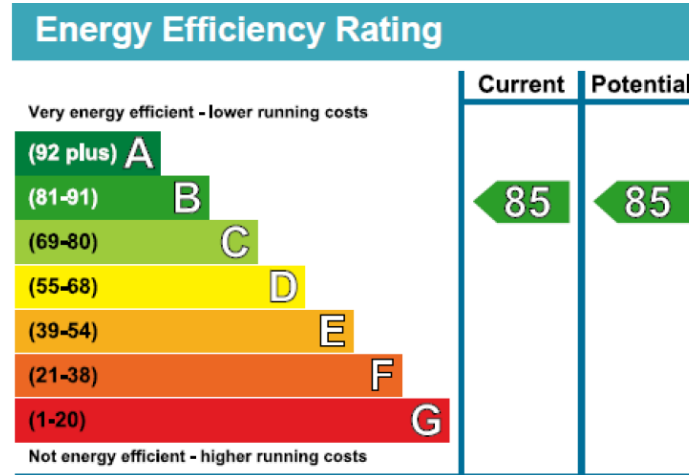

London branches open six days a week Mon - Sat

Canary Wharf | City | Colindale | Dartmouth Park | Ealing | Fulham
Hammersmith | Hampstead | Highgate | Hyde Park | Kensington | Kew
Knightsbridge | Nine Elms | Shoreditch | Southall | Surrey Quays
Wapping | Wembley | White City | Woolwich

International offices

China | Hong Kong SAR | India | Indonesia | Qatar | Malaysia | Middle East | Pakistan
Singapore | South Africa | Thailand | Turkey

Benham & Reeves