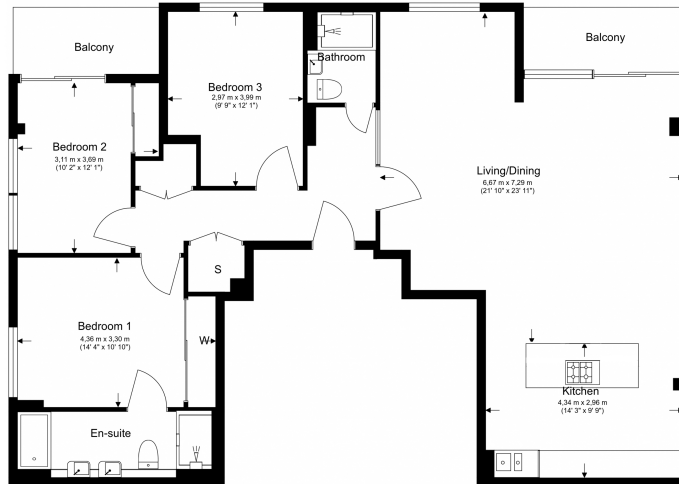

Sovereign Court, Hammersmith, W6

£1,154 per week, £5,000 per month + fees

www.benhams.com

12th Floor
Total Gross Internal Area
111.1 Sq/m - 1196 Sq/ft

Benham & Reeves