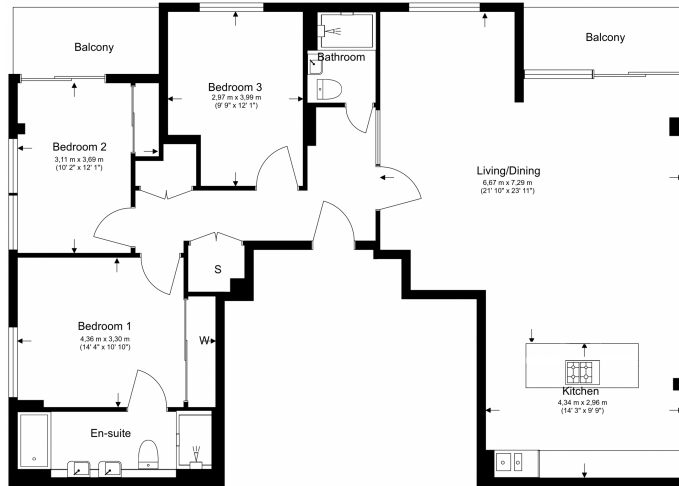

Sovereign Court, Hammersmith, W6

£1,154 per week, £5,000 per month + fees

www.benhams.com

12th Floor
Total Gross Internal Area
111.1 Sq/m - 1196 Sq/ft

Benham & Reeves