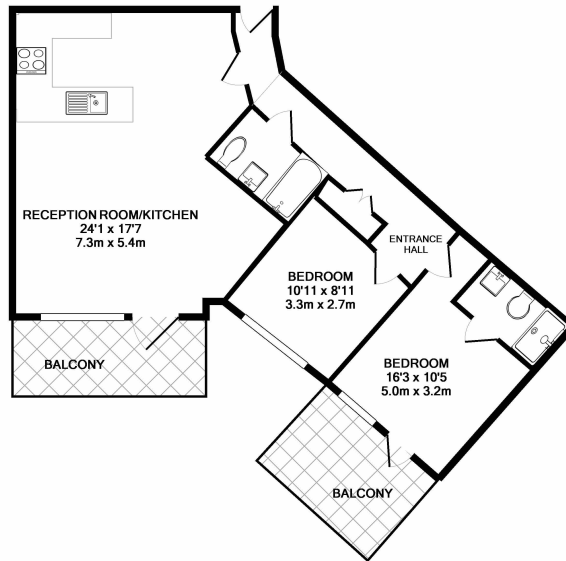

Beadon Road, Hammersmith, W6

£750 per week, £3,250 per month + fees

www.benhams.com

London branches open six days a week Mon - Sat

Canary Wharf | City | Colindale | Dartmouth Park | Ealing | Fulham
Hammersmith | Hampstead | Highgate | Hyde Park | Kensington | Kew
Knightsbridge | Nine Elms | Shoreditch | Southall | Surrey Quays
Wapping | Wembley | White City | Woolwich

International offices

China | Hong Kong SAR | India | Indonesia | Qatar | Malaysia | Middle East | Pakistan
Singapore | South Africa | Thailand | Turkey