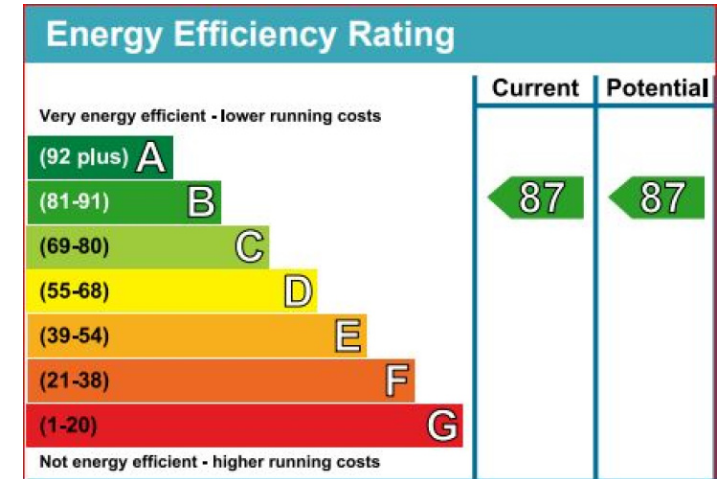

Beadon Road, Hammersmith, W6

£750 per week, £3,250 per month + fees

www.benhams.com

London branches open six days a week Mon - Sat

Canary Wharf | City | Colindale | Dartmouth Park | Ealing | Fulham
Hammersmith | Hampstead | Highgate | Hyde Park | Kensington | Kew
Knightsbridge | Nine Elms | Shoreditch | Southall | Surrey Quays
Wapping | Wembley | White City | Woolwich

International offices

China | Hong Kong SAR | India | Indonesia | Qatar | Malaysia | Middle East | Pakistan
Singapore | South Africa | Thailand | Turkey