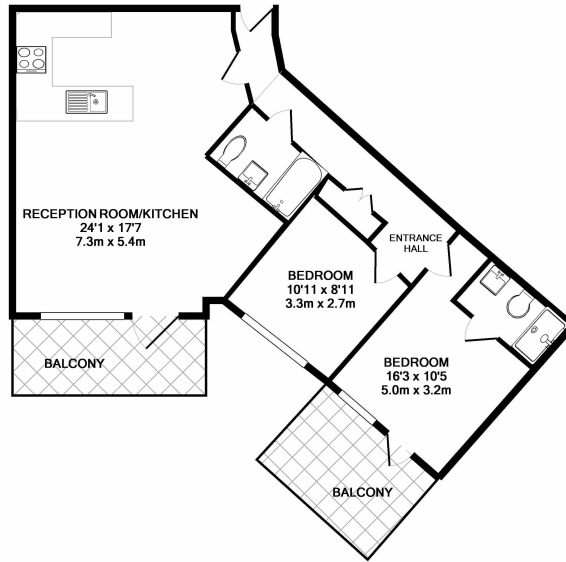

Beadon Road, Hammersmith, W6

£750 per week, £3,250 per month + fees

www.benhams.com

London branches open six days a week Mon - Sat

Canary Wharf | City | Colindale | Dartmouth Park | Ealing | Fulham
Hammersmith | Hampstead | Highgate | Hyde Park | Kensington | Kew
Knightsbridge | Nine Elms | Shoreditch | Southall | Surrey Quays
Wapping | Wembley | White City | Woolwich

International offices

China | Hong Kong SAR | India | Indonesia | Qatar | Malaysia | Middle East | Pakistan
Singapore | South Africa | Thailand | Turkey