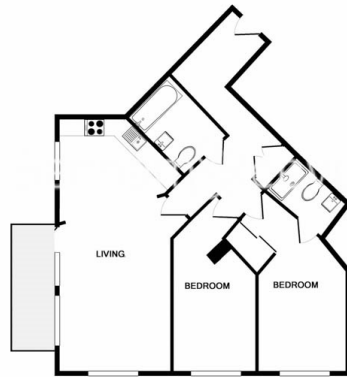

Sovereign Court, Hammersmith, W6

£696 per week, £3,016 per month + fees

www.benhams.com

Approx gross internal area: 865sq/ft - 81sq/m

London branches open six days a week Mon - Sat

Canary Wharf | City | Colindale | Dartmouth Park | Ealing | Fulham
Hammersmith | Hampstead | Highgate | Hyde Park | Kensington | Kew
Knightsbridge | Nine Elms | Shoreditch | Southall | Surrey Quays
Wapping | Wembley | White City | Woolwich

International offices

China | Hong Kong SAR | India | Indonesia | Qatar | Malaysia | Middle East | Pakistan
Singapore | South Africa | Thailand | Turkey