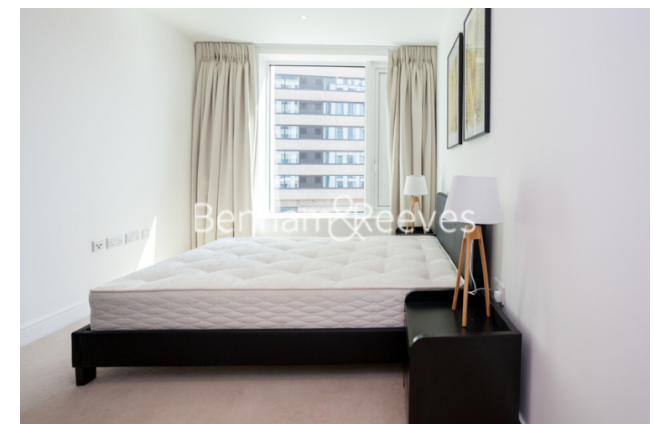

2 Bedrooms   2 Bathrooms   Furnished

Spacious and contemporary newly built 4th floor apartment with private terrace and onsite amenities located in Hammersmith. Ideally located within walking distance to Hammersmith underground station

Please [click here](#) for full detail

Property features

2 bedroom 2 bathroom, furnished | Luxury Apartment Block | Comfort Cooling, Wall heating and Underfloor heating | Wall Mounted TV / Large Private Terrace | Contemporary Open-Plan Fitted Kitchen | EPC-B | Very Sizeable Open-Plan Reception with Hardwood Floors | 24 hr Concierge / Quality Residents' Gym | Moments from Hammersmith Underground Station & Local Buses

For more information about this property,
please call our Hammersmith branch on

020 8600 0960

Redress & Client Money Protection :

Benham and Reeves are members of The Property Ombudsman redress scheme and have Client Money protection with ARLA Propertymark. You can find more information on our website at <https://www.benhams.com/membership/>

Benham & Reeves