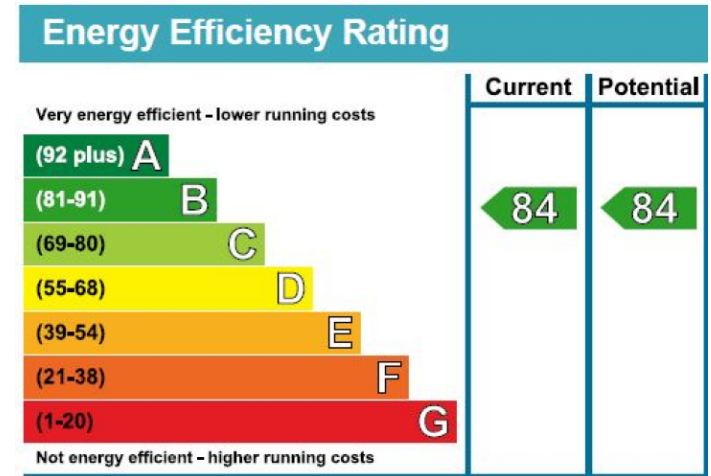

Sovereign Court, Hammersmith, W6

£696 per week, £3,016 per month + fees

www.benhams.com

Approx gross internal area: 865sq/ft - 81sq/m

London branches open six days a week Mon - Sat

Canary Wharf | City | Colindale | Dartmouth Park | Ealing | Fulham
Hammersmith | Hampstead | Highgate | Hyde Park | Kensington | Kew
Knightsbridge | Nine Elms | Shoreditch | Southall | Surrey Quays
Wapping | Wembley | White City | Woolwich

International offices

China | Hong Kong SAR | India | Indonesia | Qatar | Malaysia | Middle East | Pakistan
Singapore | South Africa | Thailand | Turkey