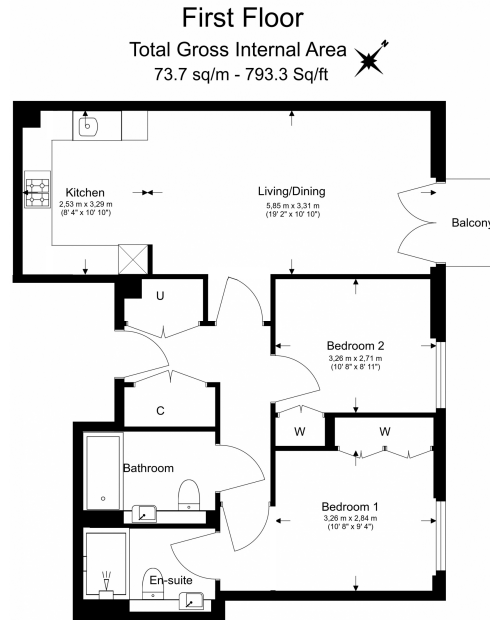

Distillery Road, Hammersmith, W6

£800 per week, £3,467 per month + fees

www.benhams.com