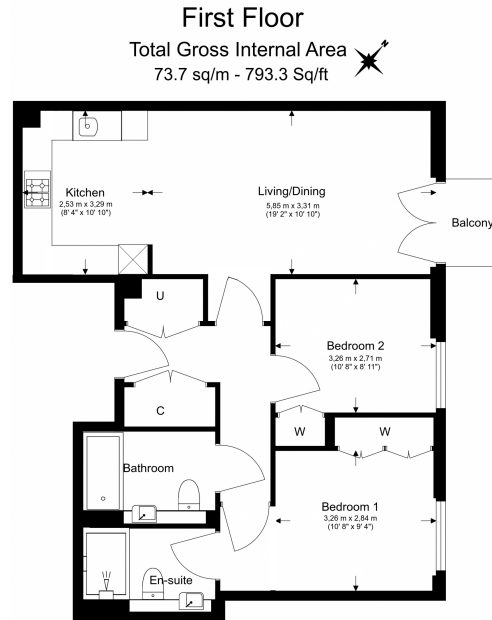

Distillery Road, Hammersmith, W6

£800 per week, £3,467 per month + fees

www.benhams.com

Score	Energy rating	Current	Potential
92+	A		
81-91	B	87 B	87 B
69-80	C		
55-68	D		
39-54	E		
21-38	F		
1-20	G		

London branches open six days a week Mon - Sat

Canary Wharf | City | Colindale | Dartmouth Park | Ealing | Fulham
Hammersmith | Hampstead | Highgate | Hyde Park | Kensington | Kew
Knightsbridge | Nine Elms | Shoreditch | Southall | Surrey Quays
Wapping | Wembley | White City | Woolwich

International offices

China | Hong Kong SAR | India | Indonesia | Qatar | Malaysia | Middle East | Pakistan
Singapore | South Africa | Thailand | Turkey