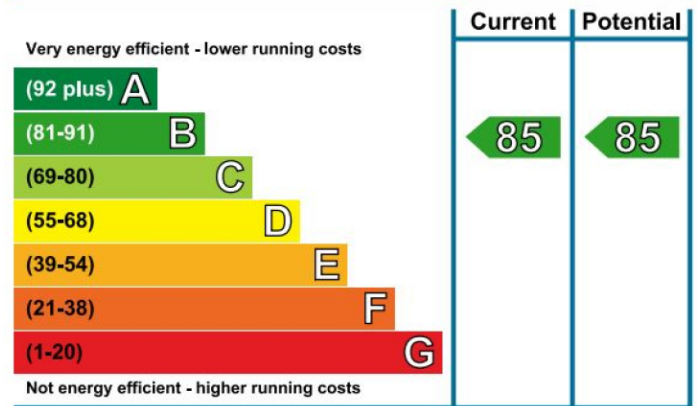

Energy Efficiency Rating

London branches open six days a week Mon - Sat

Canary Wharf | City | Colindale | Dartmouth Park | Ealing | Fulham
Hammersmith | Hampstead | Highgate | Hyde Park | Kensington | Kew
Knightsbridge | Nine Elms | Shoreditch | Southall | Surrey Quays
Wapping | Wembley | White City | Woolwich

International offices

China | Hong Kong SAR | India | Indonesia | Qatar | Malaysia | Middle East | Pakistan
Singapore | South Africa | Thailand | Turkey