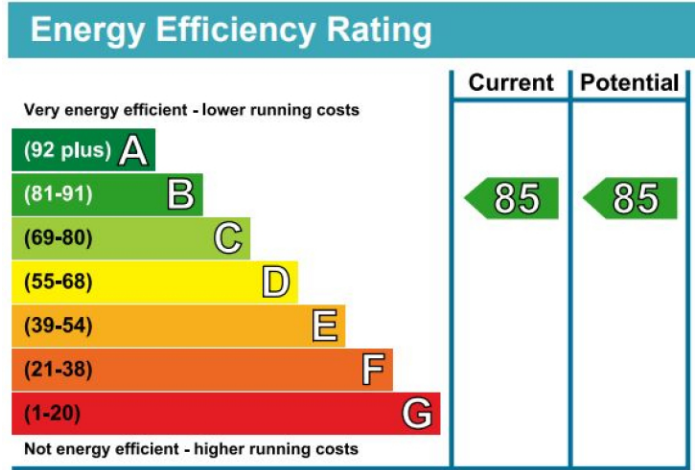

London branches open six days a week Mon - Sat

Canary Wharf | City | Colindale | Dartmouth Park | Ealing | Fulham
Hammersmith | Hampstead | Highgate | Hyde Park | Kensington | Kew
Knightsbridge | Nine Elms | Shoreditch | Southall | Surrey Quays
Wapping | Wembley | White City | Woolwich

International offices

China | Hong Kong SAR | India | Indonesia | Israel | Malaysia | Middle East | Pakistan
Qatar | Singapore | South Africa | Thailand | Turkey