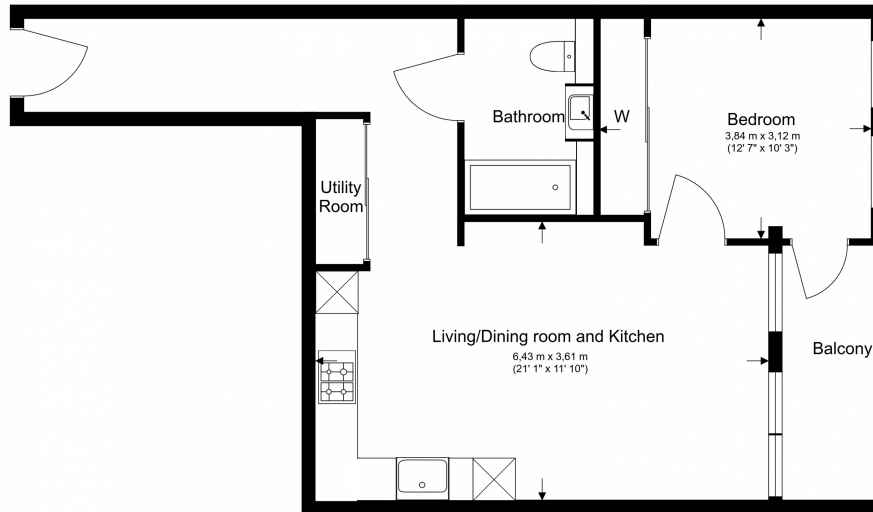

Crisp Road, Hammersmith, W6

£612 per week, £2,652 per month + fees

www.benhams.com

Total Gross Internal Area
52.5 Sq/m - 566 Sq/ft

Score	Energy rating	Current	Potential
92+	A		
81-91	B	83 B	83 B
69-80	C		
55-68	D		
39-54	E		
21-38	F		
1-20	G		

London branches open six days a week Mon - Sat

Canary Wharf | City | Colindale | Dartmouth Park | Ealing | Fulham
Hammersmith | Hampstead | Highgate | Hyde Park | Kensington | Kew
Knightsbridge | Nine Elms | Shoreditch | Southall | Surrey Quays
Wapping | Wembley | White City | Woolwich

International offices

China | Hong Kong SAR | India | Indonesia | Qatar | Malaysia | Middle East | Pakistan
Singapore | South Africa | Thailand | Turkey