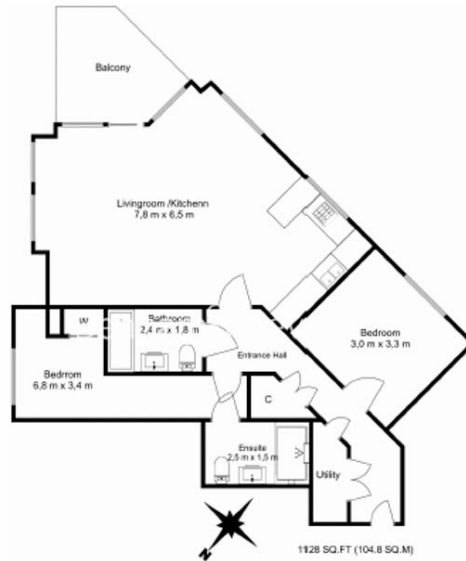

Sovereign Court, Hammersmith, W6

£854 per week, £3,699 per month + fees

www.benhams.com

Floor Plan measurements are approximate and are for illustrative purposes only. While we do not doubt the floor plans accuracy, we make no guarantee, warranty or representation as to the accuracy and completeness of the floor plan.