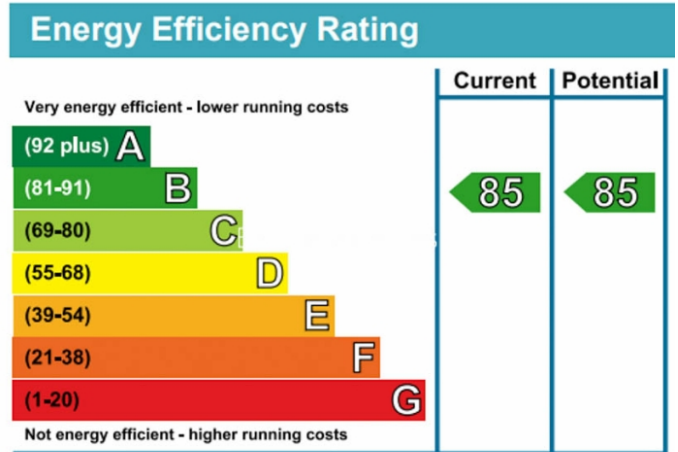

# Sovereign Court, Hammersmith, W6

£854 per week, £3,699 per month + fees

www.benhams.com

Floor Plan measurements are approximate and are for illustrative purposes only. While we do not doubt the floor plans accuracy, we make no guarantee, warranty or representation as to the accuracy and completeness of the floor plan.