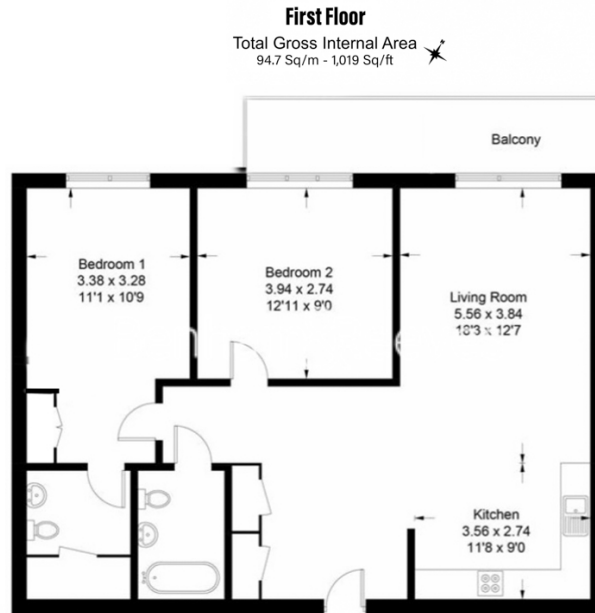

Tierney Lane, Hammersmith, W6

£900 per week, £3,900 per month + fees

www.benhams.com

Score	Energy rating	Current	Potential
92+	A		
81-91	B	85 | B	85 | B
69-80	C		
55-68	D		
39-54	E		
21-38	F		
1-20	G		

London branches open six days a week Mon - Sat

Canary Wharf | City | Colindale | Dartmouth Park | Ealing | Fulham
Hammersmith | Hampstead | Highgate | Hyde Park | Kensington | Kew
Knightsbridge | Nine Elms | Shoreditch | Southall | Surrey Quays
Wapping | Wembley | White City | Woolwich

International offices

China | Hong Kong SAR | India | Indonesia | Qatar | Malaysia | Middle East | Pakistan
Singapore | South Africa | Thailand | Turkey