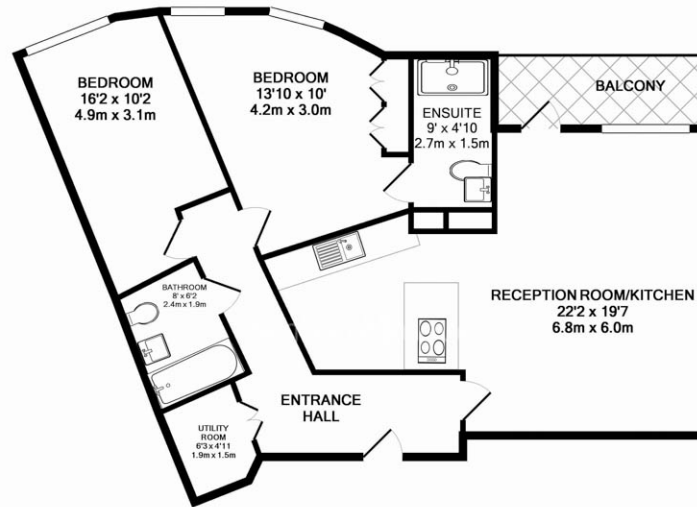

Sovereign Court, Hammersmith, W6

£808 per week, £3,500 per month + fees

www.benhams.com

Score	Energy rating	Current	Potential
92-100	A		
81-91	B	86 | B	86 | B
69-80	C		
55-68	D		
39-54	E		
21-38	F		
1-20	G		

London branches open six days a week Mon - Sat

Canary Wharf | City | Colindale | Dartmouth Park | Ealing | Fulham
Hammersmith | Hampstead | Highgate | Hyde Park | Kensington | Kew
Knightsbridge | Nine Elms | Shoreditch | Southall | Surrey Quays
Wapping | Wembley | White City | Woolwich

International offices

China | Hong Kong SAR | India | Indonesia | Qatar | Malaysia | Middle East | Pakistan
Singapore | South Africa | Thailand | Turkey