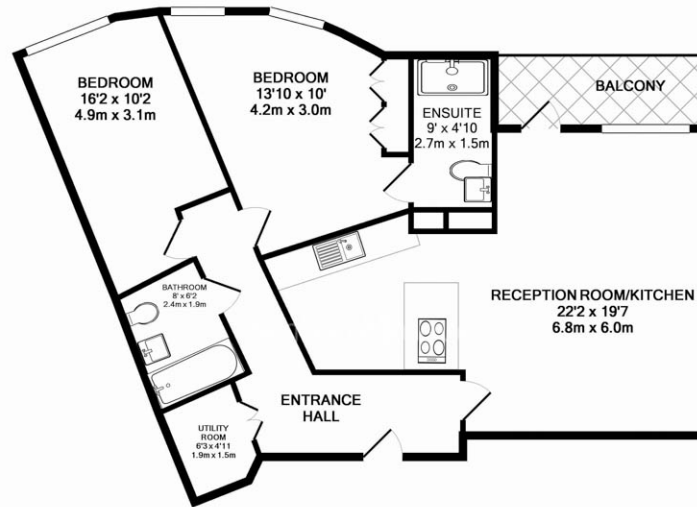

Sovereign Court, Hammersmith, W6

£808 per week, £3,501 per month + fees

www.benhams.com

Score	Energy rating	Current	Potential
92-100	A		
81-91	B	86 | B	86 | B
69-80	C		
55-68	D		
39-54	E		
21-38	F		
1-20	G		

London branches open six days a week Mon - Sat

Canary Wharf | City | Colindale | Dartmouth Park | Ealing | Fulham
Hammersmith | Hampstead | Highgate | Hyde Park | Kensington | Kew
Knightsbridge | Nine Elms | Shoreditch | Southall | Surrey Quays
Wapping | Wembley | White City | Woolwich

International offices

China | Hong Kong SAR | India | Indonesia | Qatar | Malaysia | Middle East | Pakistan
Singapore | South Africa | Thailand | Turkey