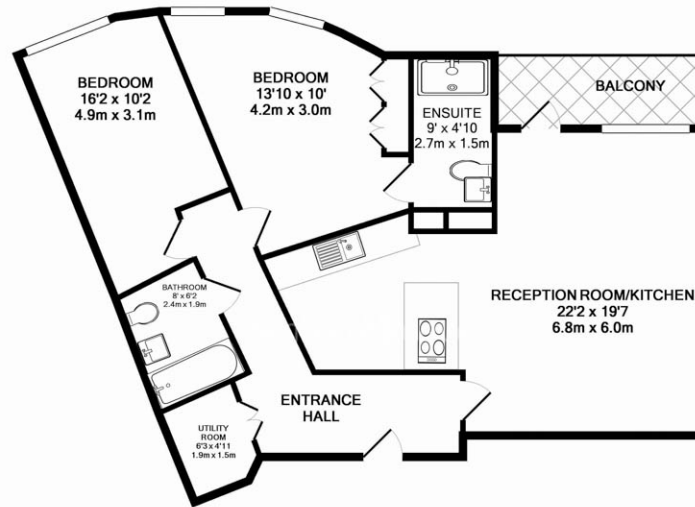

Sovereign Court, Hammersmith, W6

£762 per week, £3,300 per month + fees

www.benhams.com

Score	Energy rating	Current	Potential
92-100	A		
81-91	B	86 | B	86 | B
69-80	C		
55-68	D		
39-54	E		
21-38	F		
1-20	G		

London branches open six days a week Mon - Sat

Canary Wharf | City | Colindale | Dartmouth Park | Ealing | Fulham
Hammersmith | Hampstead | Highgate | Hyde Park | Kensington | Kew
Knightsbridge | Nine Elms | Shoreditch | Southall | Surrey Quays
Wapping | Wembley | White City | Woolwich

International offices

China | Hong Kong SAR | India | Indonesia | Qatar | Malaysia | Middle East | Pakistan
Singapore | South Africa | Thailand | Turkey