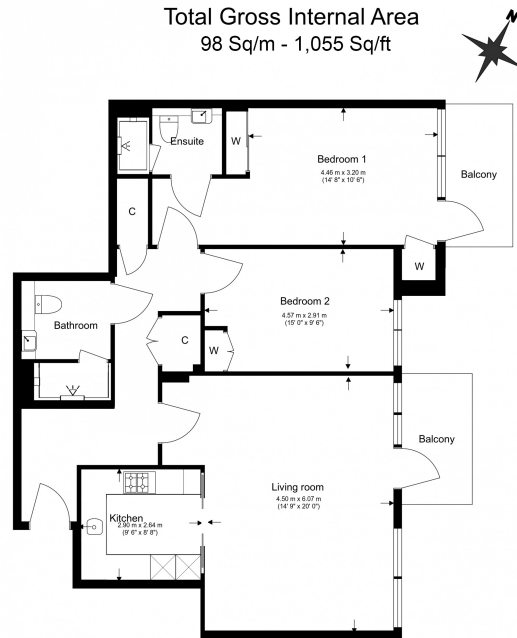

Fulham Reach, Hammersmith, W6

£923 per week, £4,000 per month + fees

www.benhams.com

London branches open six days a week Mon - Sat

Canary Wharf | City | Colindale | Dartmouth Park | Ealing | Fulham
Hammersmith | Hampstead | Highgate | Hyde Park | Kensington | Kew
Knightsbridge | Nine Elms | Shoreditch | Southall | Surrey Quays
Wapping | Wembley | White City | Woolwich

International offices

China | Hong Kong SAR | India | Indonesia | Qatar | Malaysia | Middle East | Pakistan
Singapore | South Africa | Thailand | Turkey