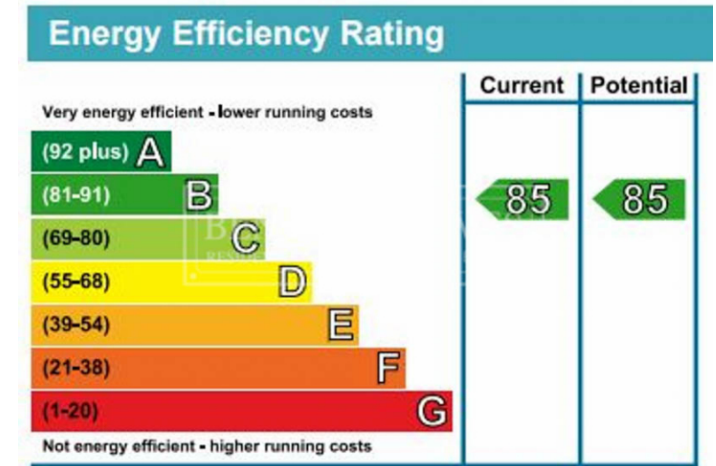

Fulham Reach, Hammersmith, W6

£923 per week, £4,000 per month + fees

www.benhams.com

London branches open six days a week Mon - Sat

Canary Wharf | City | Colindale | Dartmouth Park | Ealing | Fulham
Hammersmith | Hampstead | Highgate | Hyde Park | Kensington | Kew
Knightsbridge | Nine Elms | Shoreditch | Southall | Surrey Quays
Wapping | Wembley | White City | Woolwich

International offices

China | Hong Kong SAR | India | Indonesia | Qatar | Malaysia | Middle East | Pakistan
Singapore | South Africa | Thailand | Turkey