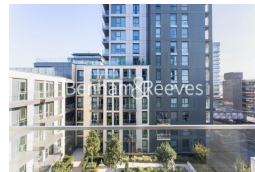

Matcham House, Hammersmith, W6

£854 per week, £3,700 per month + fees

www.benhams.com

Score	Energy rating	Current	Potential
92+	A		
81-91	B		
69-80	C	80 | c	80 | c
55-68	D		
39-54	E		
21-38	F		
1-20	G		

London branches open six days a week Mon - Sat

Canary Wharf | City | Colindale | Dartmouth Park | Ealing | Fulham
Hammersmith | Hampstead | Highgate | Hyde Park | Kensington | Kew
Knightsbridge | Nine Elms | Shoreditch | Southall | Surrey Quays
Wapping | Wembley | White City | Woolwich

International offices

China | Hong Kong SAR | India | Indonesia | Qatar | Malaysia | Middle East | Pakistan
Singapore | South Africa | Thailand | Turkey