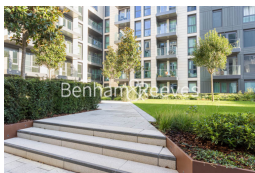

Matcham House, Hammersmith, W6

£854 per week, £3,700 per month + fees

www.benhams.com

Score	Energy rating	Current	Potential
92+	A		
81-91	B		
69-80	C	80 | c	80 | c
55-68	D		
39-54	E		
21-38	F		
1-20	G		

London branches open six days a week Mon - Sat

Canary Wharf | City | Colindale | Dartmouth Park | Ealing | Fulham
Hammersmith | Hampstead | Highgate | Hyde Park | Kensington | Kew
Knightsbridge | Nine Elms | Shoreditch | Southall | Surrey Quays
Wapping | Wembley | White City | Woolwich

International offices

China | Hong Kong SAR | India | Indonesia | Qatar | Malaysia | Middle East | Pakistan
Singapore | South Africa | Thailand | Turkey