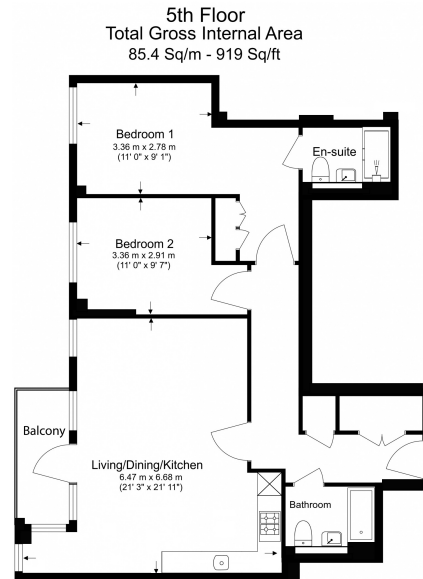

Matcham House, Hammersmith, W6

£854 per week, £3,700 per month + fees

www.benhams.com

Benham & Reeves

Score	Energy rating	Current	Potential
92+	A		
81-91	B		
69-80	C	80 | c	80 | c
55-68	D		
39-54	E		
21-38	F		
1-20	G		

London branches open six days a week Mon - Sat

Canary Wharf | City | Colindale | Dartmouth Park | Ealing | Fulham
Hammersmith | Hampstead | Highgate | Hyde Park | Kensington | Kew
Knightsbridge | Nine Elms | Shoreditch | Southall | Surrey Quays
Wapping | Wembley | White City | Woolwich

International offices

China | Hong Kong SAR | India | Indonesia | Qatar | Malaysia | Middle East | Pakistan
Singapore | South Africa | Thailand | Turkey

Benham & Reeves