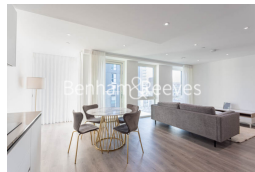

Benham & Reeves

Matcham House, Hammersmith, W6

£854 per week, £3,700 per month + fees

 2 Bedrooms  2 Bathrooms  Furnished

A spacious, air-conditioned 1st floor apartment with large private terrace situated in a prestigious development in Hammersmith. The property is ideally located within walking distance to Hammersmith Underground Station.

Please [click here](#) for full detail

Property features

2 Double Bedroom Apartment with Built-in Wardrobe | Fully Fitted Kitchen Integrated with Well-Known Appliances | Utility Room / Long Hallway | Air Ventilation / Underfloor Heating / Air Conditioning | 24 Hr Concierge / 24 Hr Security / Communal Gardens | EPC-C | Double Reception Room with Dining Area | Luxurious 2 x Bathrooms | Quality Furnished / LED Spotlights / Sizable Private Balcony | Nearby Hammersmith Stations

Benham & Reeves

Matcham House, Hammersmith, W6

£854 per week, £3,700 per month + fees

www.benhams.com

Benham & Reeves

Floor Plan measurements are approximate and are for illustrative purposes only. While we do not doubt the floor plans accuracy, we make no guarantee, warranty or representation as to the accuracy and completeness of the floor plan.