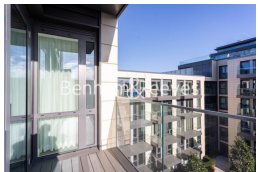

Matcham House, Hammersmith, W6

£854 per week, £3,700 per month + fees

www.benhams.com

Score	Energy rating	Current	Potential
92+	A		
81-91	B		
69-80	C	80 | c	80 | c
55-68	D		
39-54	E		
21-38	F		
1-20	G		

London branches open six days a week Mon - Sat

Canary Wharf | City | Colindale | Dartmouth Park | Ealing | Fulham
Hammersmith | Hampstead | Highgate | Hyde Park | Kensington | Kew
Knightsbridge | Nine Elms | Shoreditch | Southall | Surrey Quays
Wapping | Wembley | White City | Woolwich

International offices

China | Hong Kong SAR | India | Indonesia | Qatar | Malaysia | Middle East | Pakistan
Singapore | South Africa | Thailand | Turkey