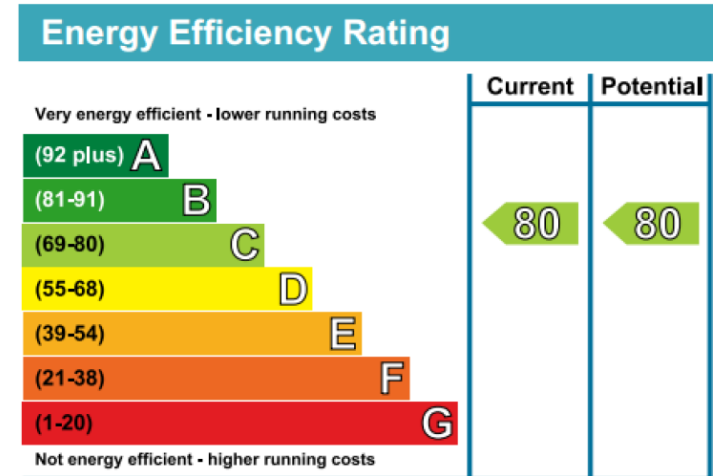

Fulham Reach, Hammersmith, W6

£660 per week, £2,860 per month + fees

www.benhams.com

London branches open six days a week Mon - Sat

Canary Wharf | City | Colindale | Dartmouth Park | Ealing | Fulham
Hammersmith | Hampstead | Highgate | Hyde Park | Kensington | Kew
Knightsbridge | Nine Elms | Shoreditch | Southall | Surrey Quays
Wapping | Wembley | White City | Woolwich

International offices

China | Hong Kong SAR | India | Indonesia | Qatar | Malaysia | Middle East | Pakistan
Singapore | South Africa | Thailand | Turkey