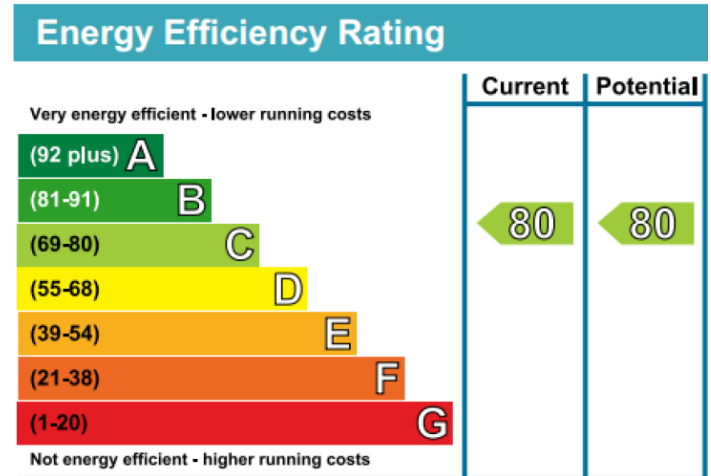

Fulham Reach, Hammersmith, W6

£660 per week, £2,860 per month + fees

www.benhams.com

London branches open six days a week Mon - Sat

Canary Wharf | City | Colindale | Dartmouth Park | Ealing | Fulham
Hammersmith | Hampstead | Highgate | Hyde Park | Kensington | Kew
Knightsbridge | Nine Elms | Shoreditch | Southall | Surrey Quays
Wapping | Wembley | White City | Woolwich

International offices

China | Hong Kong SAR | India | Indonesia | Qatar | Malaysia | Middle East | Pakistan
Singapore | South Africa | Thailand | Turkey