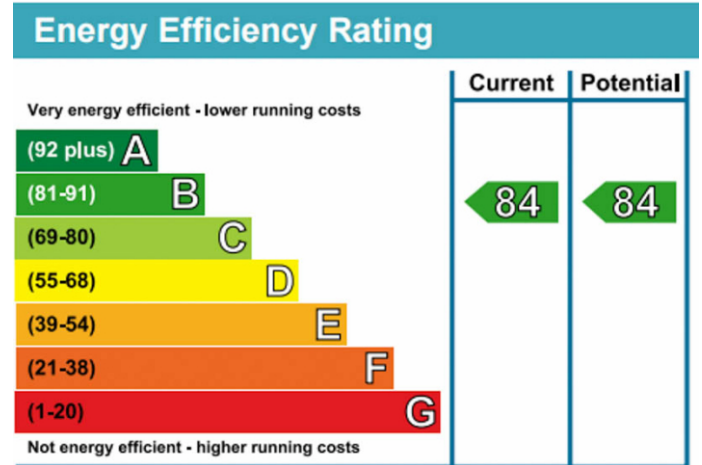

Parrs Way, Hammersmith, W6

£646 per week, £2,799 per month + fees

www.benhams.com

London branches open six days a week Mon - Sat

Canary Wharf | City | Colindale | Dartmouth Park | Ealing | Fulham
Hammersmith | Hampstead | Highgate | Hyde Park | Kensington | Kew
Knightsbridge | Nine Elms | Shoreditch | Southall | Surrey Quays
Wapping | Wembley | White City | Woolwich

International offices

China | Hong Kong SAR | India | Indonesia | Qatar | Malaysia | Middle East | Pakistan
Singapore | South Africa | Thailand | Turkey