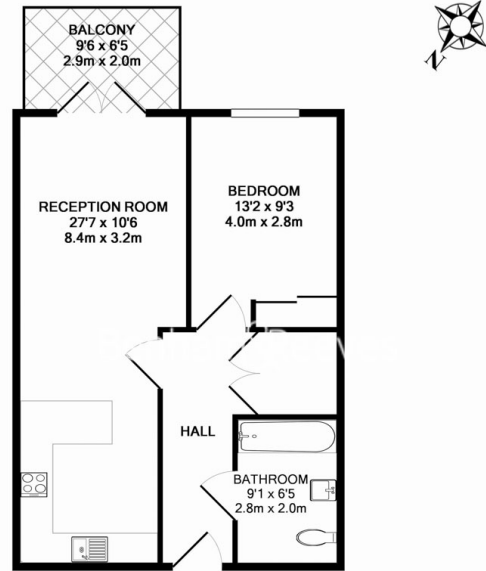

Parrs Way, Hammersmith, W6

£646 per week, £2,799 per month + fees

www.benhams.com

London branches open six days a week Mon - Sat

Canary Wharf | City | Colindale | Dartmouth Park | Ealing | Fulham
Hammersmith | Hampstead | Highgate | Hyde Park | Kensington | Kew
Knightsbridge | Nine Elms | Shoreditch | Southall | Surrey Quays
Wapping | Wembley | White City | Woolwich

International offices

China | Hong Kong SAR | India | Indonesia | Qatar | Malaysia | Middle East | Pakistan
Singapore | South Africa | Thailand | Turkey