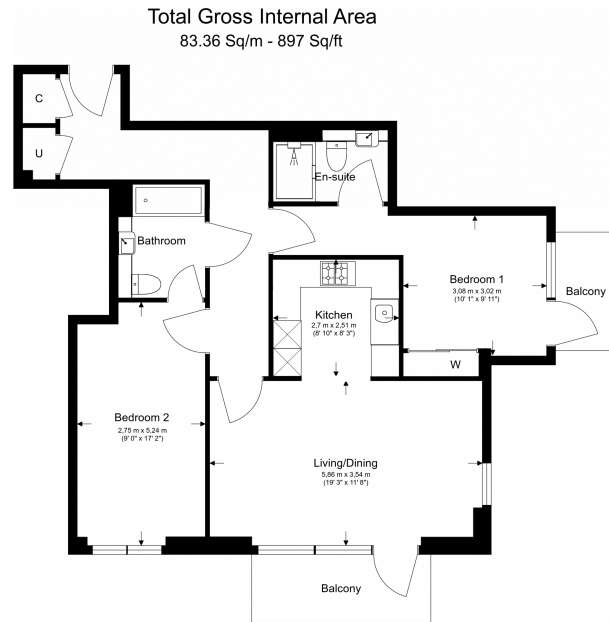

Tierney Lane, Hammersmith, W6

£865 per week, £3,750 per month + fees

www.benhams.com